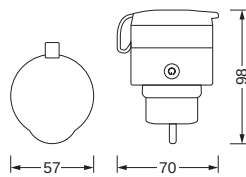

TECHNICAL DATA

Electrical data

Nominal voltage	230 V
Operating frequency	50 Hz
Mains frequency	50 Hz

Dimensions & Weight

Product weight	120.00 g
Diameter	57,0 mm
Width	57,0 mm
Height	98,0 mm

Lifespan

Number of switching cycles	100000
Lifespan	5000 h