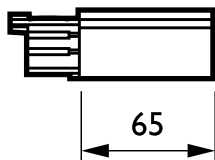

3-circuit Square RCS750

ZRS750 EPSR BK (XTS11-2+41-2)

3-circuit track - Left - hand power supply - SUPPLY LEFT

The RCS750 3-circuit square track system is made up of a solid aluminum track available in lengths of 1, 2, 3 and 4 m with four electrical conductors. Any given configuration can be created easily: horizontal or vertical, mounted on or in the ceiling, on the wall or on free-standing panels. The system can also be used as a floating structure. All luminaires have a separate power supply and can be switched selectively. They can be moved easily to change the lighting and presentation. In this way, a multifunctional track system can be created for accent lighting as well as for suspending advertising and decorative material. A range of adaptors, power supply connections and mounting accessories is also available.

Product data

General Information	
Type description	SUPPLY LEFT
Suspension accessories	-
Mechanical accessories	-
Accessory color	Black

Operating and Electrical	
Electrical accessories	Left hand power supply
Input Voltage	250 V
Circuit	3-circuit track

Product Data	
Full product code	871155914149799
Order product name	ZRS750 EPSR BK (XTS11-2+41-2)
EAN/UPC - Product	8711559141497
Order code	910502558518
Numerator - Quantity Per Pack	1
Numerator - Packs per outer box	10
Material Nr. (12NC)	910502558518
Net Weight (Piece)	0.070 kg

3-circuit Square RCS750

Dimensional drawing

3-circuit square acc. ZRS750