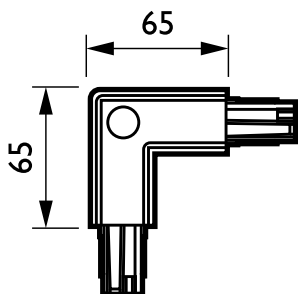

3-circuit Square RCS750

ZRS750 CCPI WH (XTS34-3)

3-circuit track - Internal corner 90° - L-COUPLER INTERNAL

The RCS750 3-circuit square track system is made up of a solid aluminum track available in lengths of 1, 2, 3 and 4 m with four electrical conductors. Any given configuration can be created easily: horizontal or vertical, mounted on or in the ceiling, on the wall or on free-standing panels. The system can also be used as a floating structure. All luminaires have a separate power supply and can be switched selectively. They can be moved easily to change the lighting and presentation. In this way, a multifunctional track system can be created for accent lighting as well as for suspending advertising and decorative material. A range of adaptors, power supply connections and mounting accessories is also available.

Product data

General Information		Order product name	
Type description	L-COUPLER INTERNAL	ZRS750 CCPI WH (XTS34-3)	
Suspension accessories	-	EAN/UPC - Product	
Mechanical accessories	-	8711559381268	
Accessory color	White	Order code	
		910500187815	
		Numerator - Quantity Per Pack	
		1	
		Numerator - Packs per outer box	
		5	
		Material Nr. (12NC)	
		910500187815	
		Net Weight (Piece)	
		0.100 kg	
Operating and Electrical			
Electrical accessories	Internal corner 90°		
Circuit	3-circuit track		
Product Data			
Full product code	871155938126899		

3-circuit Square RCS750

Dimensional drawing

3-circuit square acc. ZRS750