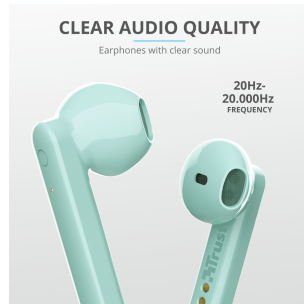

# Primo Touch Bluetooth Wireless Earphones - mint

PRODUCT VISUAL 1

PRODUCT PICTORIAL 1

PRODUCT PICTORIAL 2

PRODUCT PICTORIAL 3

PRODUCT PICTORIAL 4

PRODUCT PICTORIAL 5

PRODUCT ESHOT 1