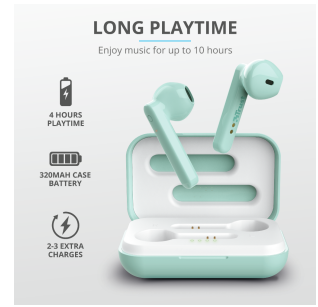

PRODUCT PICTORIAL 2