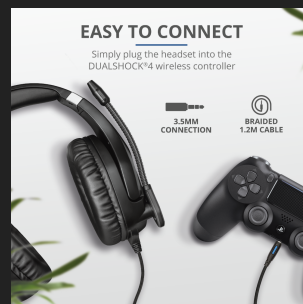

PRODUCT PICTORIAL 2