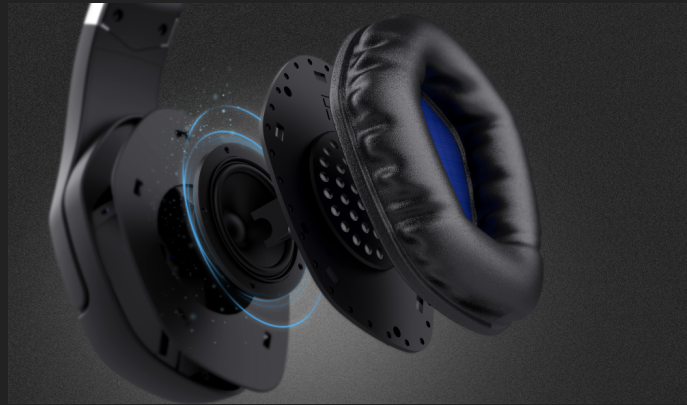

## Gaming headset for PS4™

Powerful over-ear gaming headset with fold-away microphone and adjustable headband

### Key features

- Specially made to use with your PlayStation®4 console
- Powerful 50mm active speaker units with soft and comfortable over-ear pads
- Fold-away flexible microphone and adjustable reinforced headband
- In-line remote for volume control and microphone mute
- Simply plug the headset into the DUALSHOCK®4 wireless controller (3.5mm input)
- 1.2m nylon braided cable, ideal length to connect to your controller

## Powerful Sound

Experience crisp and powerful sound, whether you're in a warzone, a stadium or on a race track. Thanks to the headset's whopping 50mm drivers, your gaming sessions will sound more immersive than ever.

## Adjusted for your Comfort

The soft over-ear pads ensure the headset is comfortable, even after hours of playing. Use the microphone to give crystal clear instructions to your teammates or easily fold it away when you're in the mood for an offline game.