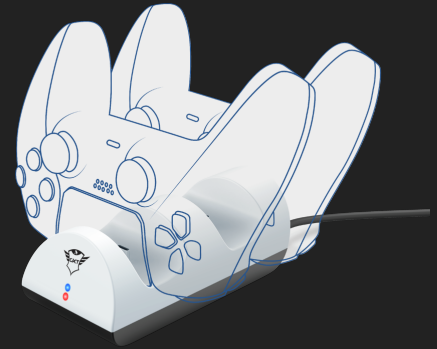


**#24451**

Duo Charging Dock for PS5

Charging dock to charge and store two PS5 controllers at once

Key features

- Charge up to two controllers at the same time
- Space-saving, vertical docking design complements the style of your console
- Seamless and instant connection, no need for converters
- Light indicators reveal charge and connection status
- USB powered through the port of your console

What's in the box

- Duo charge dock
- USB-C charge cable
- User guide

System requirements

- Free USB port

GENERAL

Height of main product (in mm)	45 mm	Width of main product (in mm)	65 mm
Depth of main product (in mm)	130 mm	Total weight	76 g
Weight of main unit	104 g		

PRODUCT VISUAL 2

PRODUCT TOP 1

PRODUCT SIDE 1

PRODUCT EXTRA 1

PACKAGE VISUAL 1

PACKAGE FRONT 1