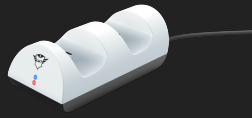

PRODUCT VISUAL 1