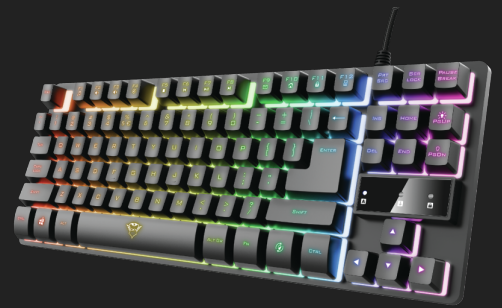

#23698

TKL Illuminated Keyboard

Compact metal gaming keyboard with multicolour LED illumination

Key features

- Compact TKL design (80%) takes up limited space on your desk or in your bag
- Multicolour LED lighting with breathing effect
- Anti-Ghosting: Up to 10 simultaneous key presses
- Sturdy metal backplate with anti-skid rubber feet for extra stability
- 12 direct access media keys
- Special gaming mode that disables the Windows key

COMPACT SIZE
KEYBOARD

The Compact King

As a gamer, you only want the best hardware to ensure your road to victory. But if you like to take this hardware with you to LAN parties, tournaments or events, a smaller form factor might come in handy. The Trust GXT 833 Thado is a tenkeyless gaming keyboard, 20% smaller than keyboards with a numpad, making it easier to take with you. Its metal backplate makes the Thado sturdy, while the LED illumination lights up the party.

Tenkeyless design

The Thado has a tenkeyless design, which means it only takes up 80% of the space a keyboard with a full-size layout would. This is especially useful if you don't have that much desk space or if you like to take your hardware with you on the go. But don't be fooled by the smaller form factor. This TKL keyboard still does everything you'd come to expect from a gaming keyboard.

Feature Rich

The Trust Thado is jam-packed with features that put the gamer first. Like anti-ghosting, making sure you can press up to 10 buttons simultaneously. All of your commands will be registered by your game. The gaming mode will keep you in the game by disabling the Windows key, while the anti-skid rubber feet will keep this gaming keyboard in place, even during the most heated matches.