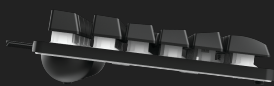

PRODUCT SIDE 1