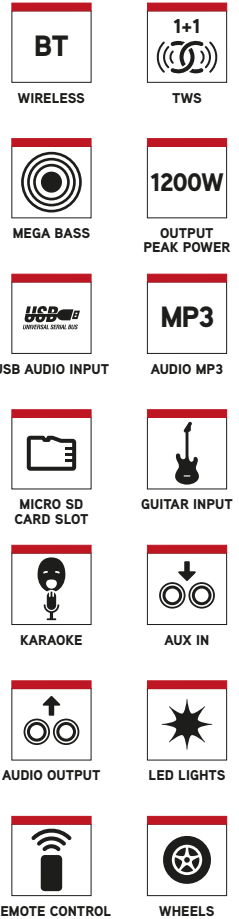

WILDDUB 3

15" DOUBLE WOOFER SPEAKER

GIFTBOX: 8435430620139

PVP: 399 €

DESCRIPTION

- Full Bluetooth-compatible DJ music system, 1200W of power and excellent sound quality.
- Thanks to its wheels it's easy to transport and move around.
- Equipped with Micro SD, USB, AUX IN audio inputs and compatible with True Wireless Stereo Bluetooth technology, which allows you to wirelessly connect two sound devices of the WILDDUB family.
- It also has audio output, which lets you connect several devices in series via cable.
- This system turns anywhere into a nightclub and is fabulous for parties.

MAIN CHARACTERISTICS

- 2 x 15" woofer speaker
- 2 x 6" tweeter speaker
- Output peak power: 1200W
- Megabass function
- Compatible with bluetooth
- TWS (True Wireless Stereo)
- USB / Micro SD / AUX inputs
- Audio output
- Microphone input
- Guitar input
- LED screen
- LED lights
- RMS: 120W
- Input voltage: AC100V-240V 50/60Hz
- Frequency range: 20Hz - 20kHz

PACKAGE CONTENTS

- WILDDUB 3
- Remote control (batteries not included)
- AC power cable
- Audio cable
- User's manual
- 3 years warranty card

LOGISTIC DATA

Dimensions (mm) and weight (kg)

	W	D	H	📦
- Package:	525	450	1385	28.7
- Product:	460	356	1310	26
- Boxes per pallet:		2		
- Boxes on base:		2		
- Boxes in height:		1		