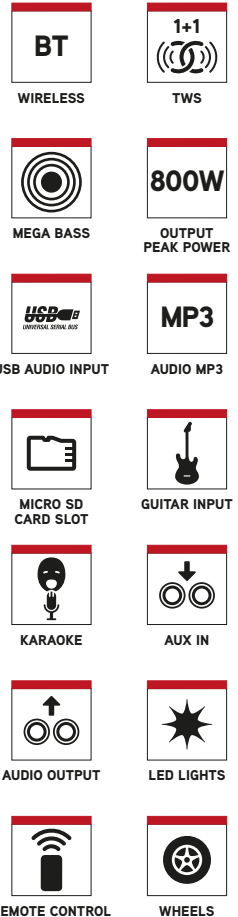

WILDDUB 2

12" DOUBLE WOOFER SPEAKER

GIFTBOX: 8435430620122

PVP: 299 €

DESCRIPTION

- Full Bluetooth-compatible DJ music system, 800W of power and excellent sound quality.
- Thanks to its wheels it's easy to transport and move around.
- Equipped with Micro SD, USB, AUX IN audio inputs and compatible with True Wireless Stereo Bluetooth technology, which allows you to wirelessly connect two sound devices of the WILDDUB family.
- It also has audio output, which lets you connect several devices in series via cable.
- This system turns anywhere into a nightclub and is fabulous for parties.

MAIN CHARACTERISTICS

- 2 x 12" woofer speaker
- 2 x 4" tweeter speaker
- Output peak power: 800W
- Megabass function
- Compatible with bluetooth
- TWS (True Wireless Stereo)
- USB / Micro SD / AUX inputs
- Audio output
- Microphone input
- Guitar input
- LED screen
- LED lights
- RMS: 100W
- Input voltage: AC100V-240V 50/60Hz
- Frequency range: 20Hz - 20kHz

PACKAGE CONTENTS

- WILDDUB 2
- Remote control (batteries not included)
- AC power cable
- Audio cable
- User's manual
- 3 years warranty card

LOGISTIC DATA

Dimensions (mm) and weight (kg)

	W	D	H	🔒
- Package:	420	390	1175	22.2
- Product:	360	320	1100	19.8
- Boxes per pallet:				8
- Boxes on base:				2
- Boxes in height:				4