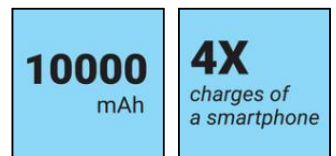

Sandberg Powerbank 10000 PD20W+Wireless er en kjempesmart powerbank med flere ladefunksjoner. Qi-kompatible smarttelefoner kan lades helt trådløst ved å legge telefonen på ladeplaten på toppen av powerbanken. I tillegg har den både en QC 3.0 USB-A- og en USB-C-port slik at du kan lade enheten med kabel om nødvendig.