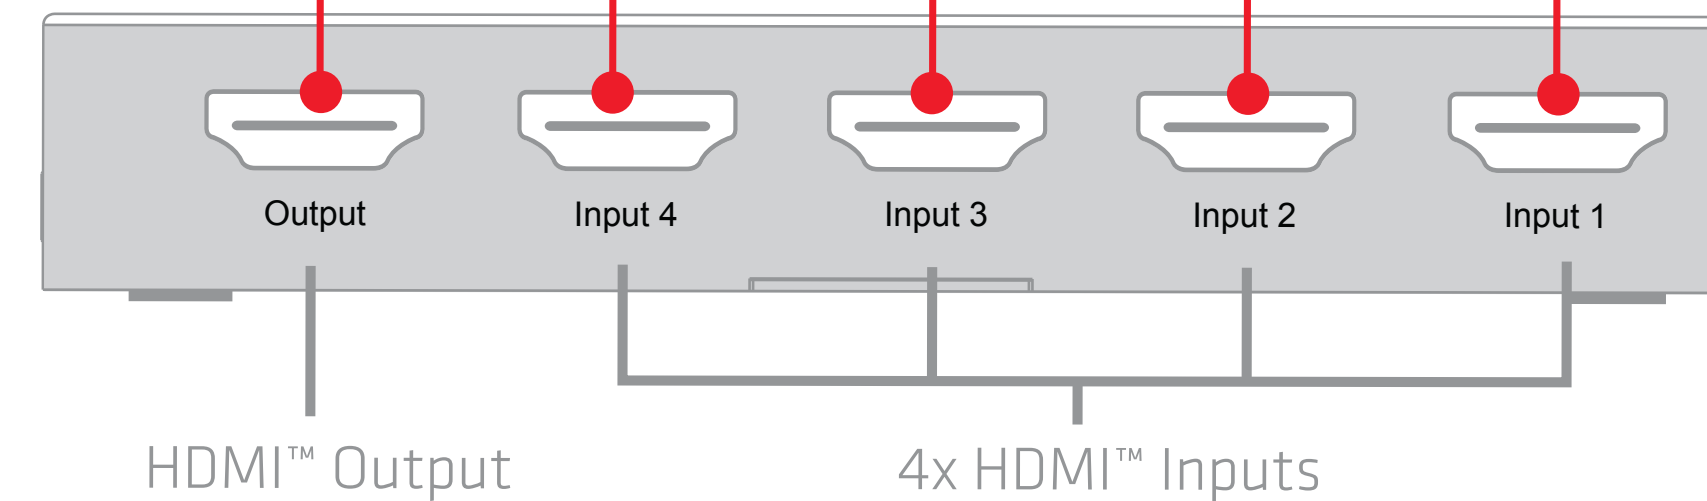

club^{3D}

Club 3D HDMI™ 4K 60Hz UHD SwitchBox 4 Ports

4K 60Hz

OR ANY OTHER HDMI DEVICES

w@connect

CSV - 1370

Club 3D HDMI™ 4K 60Hz UHD SwitchBox 4 Ports

SwitchBox
comes with an
IR Remote
control

Supports both
mechanical
and intelligent
switching

Club 3D HDMI™ 4K 60Hz UHD SwitchBox 4 Ports

- Supports both mechanical and intelligent switching
- Supported resolutions up to: 4096 x 2160p at 60Hz
- Supports Full 3D
- HDCP pass through
- Supports compressed audio such as DTS® Digital, Dolby® Digital
- EDID bypass
- Supports CEC function

4K 60Hz

3D

w e c o n n e c t

4K UHD Switchbox 4 ports

... AND RECENT SPATE OF TERROR ATTACKS | RELIABLE SOURCES

LIVE
CNN
T | 8:00 AM F

club
IR
Input
1 2 3 4
Power
Select

MINI PC
BLU RAY
GAME CONSOLE
TV SET-TOP-BOX