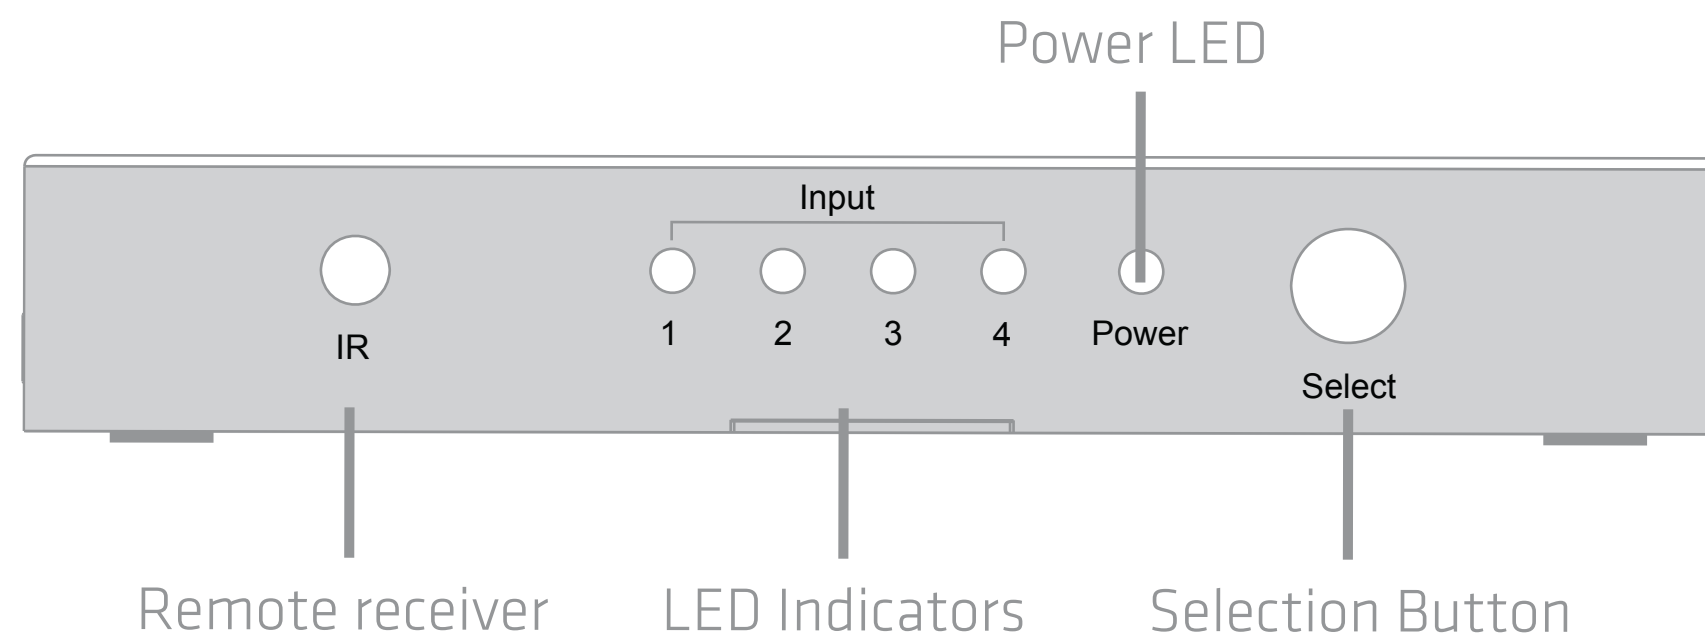

club^{3D}

Club 3D HDMI™ 4K 60Hz UHD SwitchBox 4 Ports

4K 60Hz

OR ANY OTHER HDMI DEVICES

w@connect

CSV - 1370

Club 3D HDMI™ 4K 60Hz UHD SwitchBox 4 Ports

SwitchBox
comes with an
IR Remote
control

Supports both
mechanical
and intelligent
switching

Club 3D HDMI™ 4K 60Hz UHD SwitchBox 4 Ports

- Supports both mechanical and intelligent switching
- Supported resolutions up to: 4096 x 2160p at 60Hz
- Supports Full 3D
- HDCP pass through
- Supports compressed audio such as DTS® Digital, Dolby® Digital
- EDID bypass
- Supports CEC function

4K 60Hz

3D

w e c o n n e c t

4K UHD Switchbox 4 ports

... AND RECENT SPATE OF TERROR ATTACKS | RELIABLE SOURCES

LIVE
CNN
T | 8:00 AM F

club
IR
Input
1 2 3 4
Power
Select

MINI PC
BLU RAY
GAME CONSOLE
TV SET-TOP-BOX

w e c o n n e c t

This unique Switch makes it possible to choose between four different devices

Step 1

w@connect

With your remote it's easy to switch devices

Step 2

senseVISION
CONNECT AND DO MORE

With your remote it's easy to switch to your
Game Console