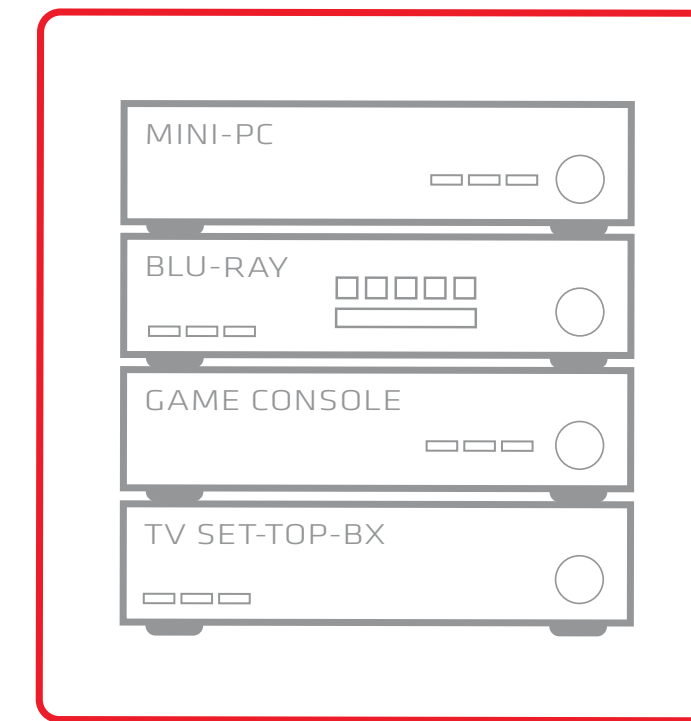

club^{3D}

Club 3D HDMI™ 4K 60Hz UHD SwitchBox 4 Ports

4K 60Hz

OR ANY OTHER HDMI DEVICES

w@connect

CSV - 1370

Club 3D HDMI™ 4K 60Hz UHD SwitchBox 4 Ports

SwitchBox
comes with an
IR Remote
control

Supports both
mechanical
and intelligent
switching

Club 3D HDMI™ 4K 60Hz UHD SwitchBox 4 Ports

- Supports both mechanical and intelligent switching
- Supported resolutions up to: 4096 x 2160p at 60Hz
- Supports Full 3D
- HDCP pass through
- Supports compressed audio such as DTS® Digital, Dolby® Digital
- EDID bypass
- Supports CEC function

4K 60Hz

3D

w e c o n n e c t

4K UHD Switchbox 4 ports

... AND RECENT SPATE OF TERROR ATTACKS | RELIABLE SOURCES

LIVE
CNN
T | 8:00 AM F

club
IR
Input
1 2 3 4
Power
Select

MINI PC
BLU RAY
GAME CONSOLE
TV SET-TOP-BOX

w e c o n n e c t

This unique Switch makes it possible to choose between four different devices

Step 1

w@connect

With your remote it's easy to switch devices

Step 2

senseVISION
CONNECT AND DO MORE

With your remote it's easy to switch to your
Game Console