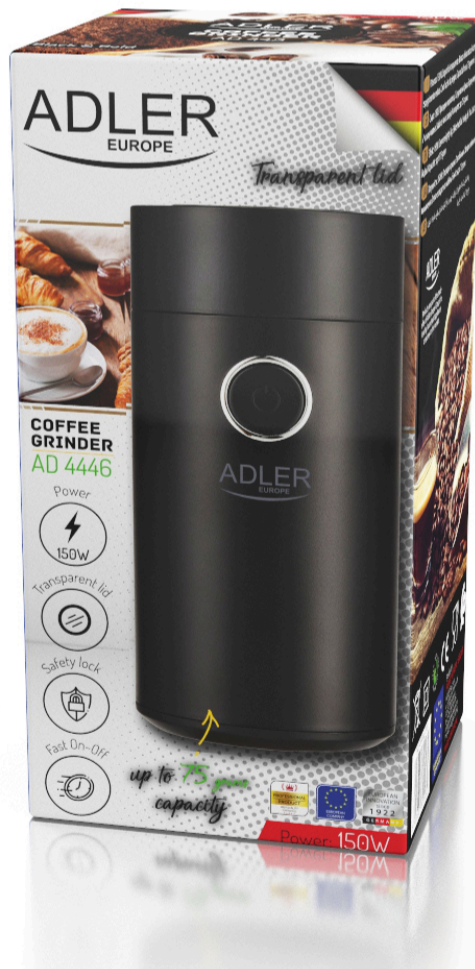

Power: 150 W
 Transparent lid
 Safety lock
 Fast On/Off
 Easy to fold cable
 Capacity: up to 75 Grams
 Metal coffee container.
 Product dimension: 9.6 x 9.6 x 19.6 cm
 Housing material: Plastic
 Housing color: Black
 Power cord color: Black
 Power cord length: 76 cm
 Plug type: C