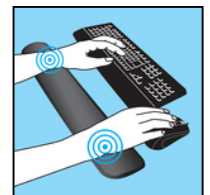

Wrist Rest Pro XXL

Item no.:

520-36

EAN:

5705730520365

Sandberg Wrist Rest Pro XXL makes it comfortable to work for long periods with keyboard and mouse. Stays in place thanks to the non-slip underside, even when you make rapid mouse movements or keystrokes. Stitched edges to avoid fraying.

More information:
 www.sandberg.world

Sandberg Wrist Rest Pro XXL

Specifications

Anti-slip rubber on bottom side
Locked edge
Dimensions: 712 x 120 x 23 mm

Support and download:
<https://sandberg.world/support/Gel-Wrist-Rest-Pro-XXL>