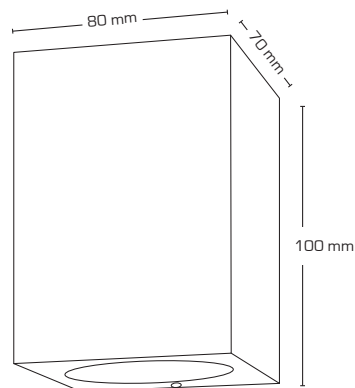

# Lara

Monteringsvejledning / Monteringsanvisning / Montasjeanvisning / Installation instructions /  
Installationsanleitung / Asennusohje

We refer to our website [www.scan-products.com](http://www.scan-products.com) regarding: products, documentation, approvals, dimmer overview, etc.