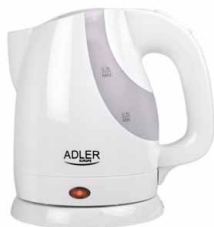

**MESKO MS 1249**

**ELECTRIC KETTLE**  
 Max capacity: 0.6 L  
 Power: 760 W  
 Anti-calc filter  
 Power light  
 Big, bright water level gauge  
 Auto shutoff with dry boil protection  
 Compact baseplate with cord storage  
 6 PCS/CTNS EAN 5908256836433

COMPACT

**ADLER AD 08**

**ELECTRIC KETTLE**  
 Max capacity: 1,0 L  
 Power: 850 W  
 Anti-calc filter  
 Rotary base 360°  
 Flat, stainless steel bottom  
 Auto shutoff with boil dry protection  
 Colour: beige  
 12 PCS/CTNS EAN 5908256836860

**ADLER AD 1268**

**TRAVEL KETTLE**  
 Max capacity: 0,6 L  
 Power: 600 W  
 Anti-calc filter  
 2 cups in set  
 Power light  
 Flat, stainless steel bottom  
 Auto shutoff with dry boil protection  
 8 PCS/CTNS EAN 5908256839328

COMPACT

**ADLER AD 1233**

**ELECTRIC KETTLE**  
 Max capacity: 0,9 L  
 Power: 1300 W  
 Anti-calc filter  
 Rotary base 360°  
 Visible water gauge  
 Flat, stainless steel bottom  
 Auto shutoff with dry boil protection  
 10 PCS/CTNS EAN 5908256833401