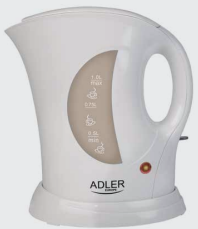

**ADLER AD 02**

**ELECTRIC KETTLE**  
 Max capacity: 0,6 L  
 Power: 760 W  
 Anti-calc filter  
 Power light  
 Big, bright water level gauge  
 Auto shutoff with dry boil protection  
 Compact baseplate with cord storage  
 6 PCS/CTNS EAN 5907468860021

COMPACT

**MESKO MS 1248**

**ELECTRIC KETTLE**  
 Max capacity: 1,5 L  
 Power: 2000 W  
 Anti-calc filter  
 Rotary base 360°  
 Flat, stainless steel bottom  
 Auto shutoff with dry boil protection  
 Compact baseplate with cord storage  
 6 PCS/CTNS EAN 5908256836105

**MESKO MS 1236**

**ELECTRIC KETTLE**  
 Max capacity: 0,6L  
 Power: 760 W  
 Anti-calc filter  
 Power light  
 Auto shutoff with dry boil protection  
 Compact baseplate with cord storage  
 Colour: white/grey  
 6 PCS/CTNS EAN 5902934830027

COMPACT

**ADLER AD 03**

**ELECTRIC KETTLE**  
 Max capacity: 1,0 L  
 Power: 900 W  
 Anti-calc filter  
 Pilot light  
 Big, bright water level indicator  
 Auto shutoff with dry boil protection  
 Compact baseplate with cord storage  
 8 PCS/CTNS EAN 5907468860038