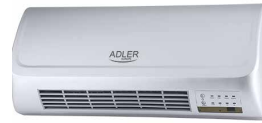

ADLER AD 7711

AIR CURTAIN

Two heating settings: 1200 W, 2000 W
Timer
Remote Control
Overheat protection
Weight: 2,2KG

1 PCS/CTNS EAN 5902934830034