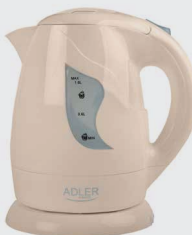

ADLER AD 08

ELECTRIC KETTLE
Max capacity: 1,0 L
Power: 850 W
Anti-calc filter
Rotary base 360°
Flat, stainless steel bottom
Auto shutoff with boil dry protection
Colour: beige
12 PCS/CTNS EAN 5908256836860