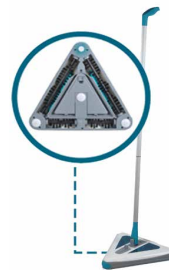

CAMRY CR 7019

SWIVEL SWEEPER

Rotating triangle head
Very light and comfortable in use
Easy to empty dust container (0,1 L)
4 strong brushes carefully collect the dust, dirt and crumbs
Cordless operation, works up to 45 minutes

1 PCS/CTNS EAN 5908256835009