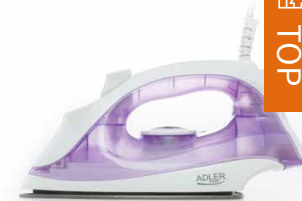

↑↑
TOP

ADLER AD 5019

STEAM IRON

Power: 1600 W
Water tank max capacity: 100 ml
Vertical steam and ironing
Steam burst, continuous steam
High quality ceramic soleplate
Self-Clean, Anti-Drip, Anti-Calc

8 PCS/CTNS EAN 5908256833364