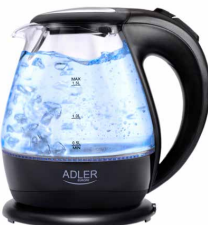

ADLER AD 1224

ELECTRIC KETTLE

Max capacity: 1,5 L
Power: 2000 W
Anti-calc filter
Rotary base 360°
Soft LED illumination
Flat, stainless steel bottom
Auto shutoff with dry boil protection
6 PCS/CTNS EAN 5908256832732