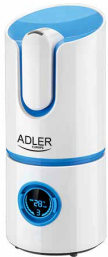

ADLER AD 7957

AIR HUMIDIFIER

Power: 25 W
Max capacity: 2,2 L
Efficiency: 280 ml/h
Ionization, Adjustable humidity level
Water level sensor, Operating time with full water tank ~ 8 hours
Steam volume adjustment Colour: Blue

6 PCS/CTNS EAN 5908256836341