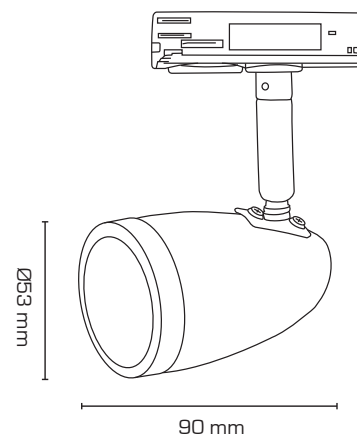

Mita 1F Track spots

Monteringsvejledning / Monteringsanvisning / Montasjeanvisning / Installation instructions /
Installationsanleitung / Asennusohje

We refer to our website www.scan-products.com regarding: products, documentation, approvals, dimmer overview, etc.