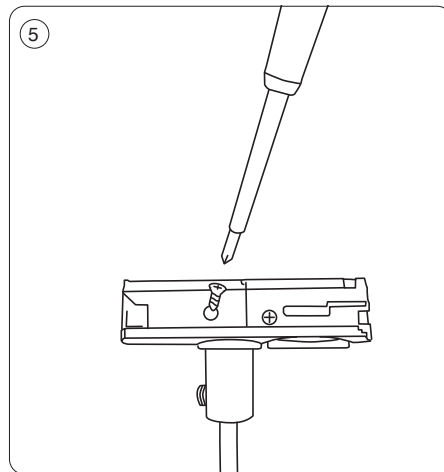

Mita 1F Pendant adapter

Monteringsvejledning / Monteringsanvisning / Montasjeanvisning / Installation instructions /
Installationsanleitung / Asennusohje

We refer to our website www.scan-products.com regarding: products, documentation, approvals, dimmer overview, etc.