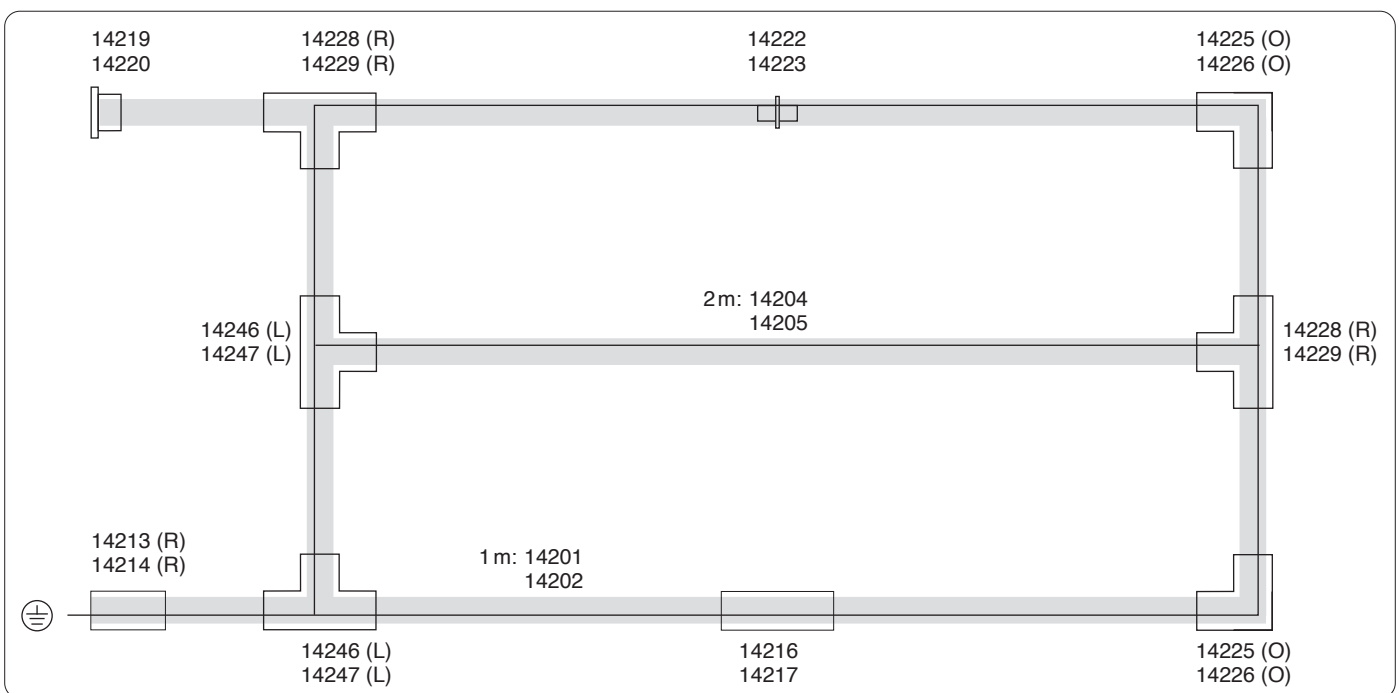

Mita 1F Track system

Monteringsvejledning / Monteringsanvisning / Montasjeanvisning / Installation instructions /
Installationsanleitung / Asennusohje

We refer to our website www.scan-products.com regarding: products, documentation, approvals, dimmer overview, etc.