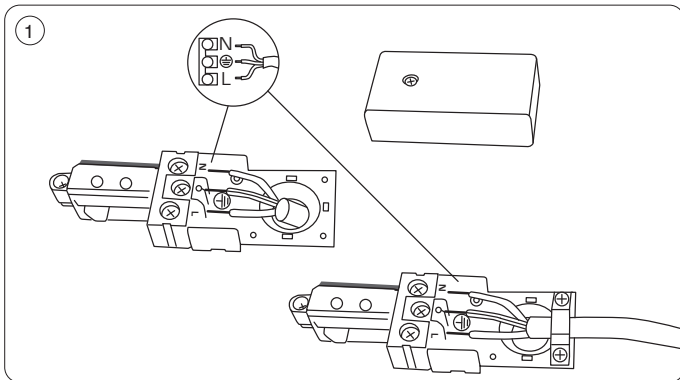

Mita 1F Track system

Monteringsvejledning / Monteringsanvisning / Montasjeanvisning / Installation instructions /
Installationsanleitung / Asennusohje

We refer to our website www.scan-products.com regarding: products, documentation, approvals, dimmer overview, etc.