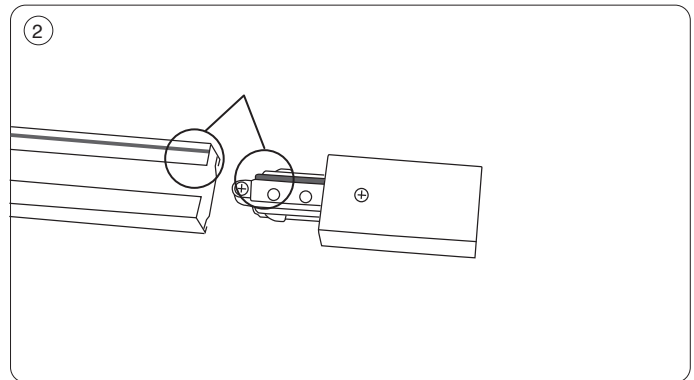

Mita 1F Track system

Monteringsvejledning / Monteringsanvisning / Montasjeanvisning / Installation instructions /
Installationsanleitung / Asennusohje

We refer to our website www.scan-products.com regarding: products, documentation, approvals, dimmer overview, etc.