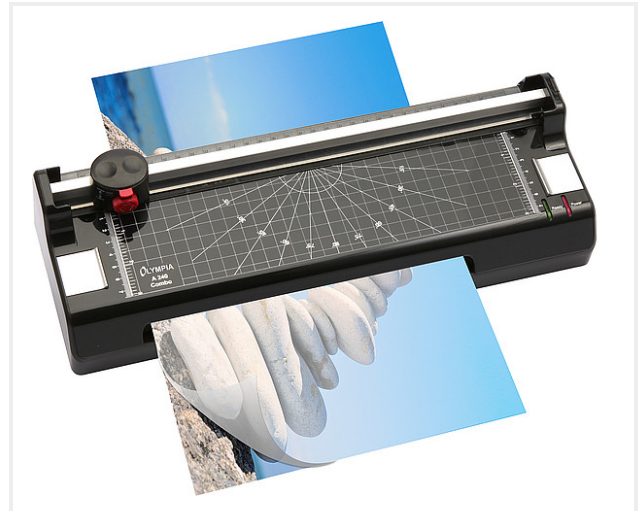

## A 240 Combo

- 3-in1: Hot / Cold laminator with rotary trimmer and corner rounder
- Width of laminating path A 240 Combo: 230 mm (A4)
- Pouches size A 240 Combo: up to DIN A4
- 3 different cutting styles selectable
- Cutting capacity (80 g/qm Paper): 3 sheets straight cut / 3 sheets wave cut
- 3 sheets perforation
- Compact and fashion Design, 120 mm high only
- High quality heating system
- Automatic switch off when over-heating
- Jam release
- Warm-up time: approx. 3 - 5 Minutes
- Thickness of pouches: 80 – 125 micron, max. 0,5mm
- Laminating speed: 250 mm/Minute
- LED indicators for Power and Ready
- Power supply: 230V, 50 Hz, 265W

Color	Item Num.	Size WxDxH	Weight	EAN
schwarz	3114	370 x 128 x 95 mm	1,30 kg	4030152031146