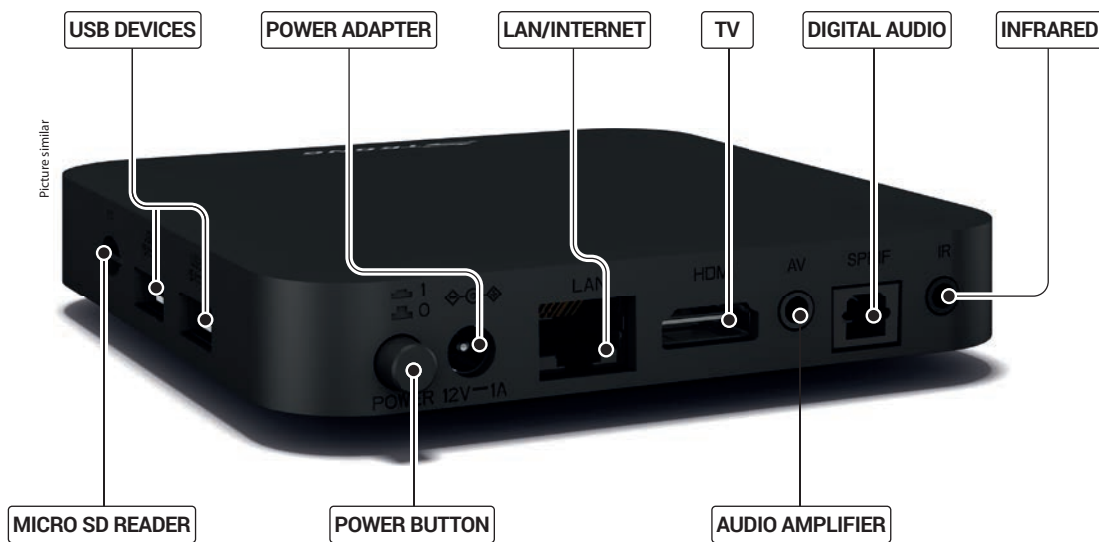

4K UHD Box SRT 401

- Chromecast built-in for streaming HD movies from your mobile phone to a TV screen
- Google assistant allows to quickly find the latest blockbuster and more¹
- Simple download and installation of apps from the Play Store with individual sorting²
- Access to apps, games, streaming services and more via Google Play²
- Supports Dolby® Digital and Dolby® Digital Plus³
- Connect to other devices and share data via Bluetooth
- Sharing of digital media between multimedia devices

- 1x USB 2.0 + 1x USB 3.0 ports for playback
- Software updates through internet and via external USB devices
- Supports MPEG-4, H.264/AVC, H.265/HEVC (4K Ultra HD)
- Supports High Dynamic Range with HDR
- Supports HTML5
- **Connections:** HDMI, AV, 1x USB 2.0, 1x USB 3.0, LAN, IR extender port, 12V/1 A DC power adapter, Wi-Fi, Bluetooth

¹ The availability of the language depends on Google Voice Search support.
² STRONG cannot be held liable for services by third parties. Offers by third parties may be changed or removed at any time, may not be available in all regions and may require a separate subscription.
³ Dolby Digital Plus, Dolby Digital and the double-D symbol are registered trademarks of Dolby Laboratories

Video decoder

Aspect ratio: 16:9, Auto/Full screen
Video resolution: 2160p, 1080p, 720p, 4Kp60 10-bit H.265, 4Kp60 VP9 Profile 2, 4Kp30 H.264

Audio decoder

Audio decoding: Dolby® Digital/ Dolby® Digital Plus*, MPEG-1 layer1/2
Audio mode: Mono, L/R, Stereo

System & Memory

Android Version: 10
Chipset: Amlogic S905X2
CPU: Amlogic S905X2 Quad Core ARM Cortex-A53, 1.8 GHz
GPU: Quad Core ARM Mali-G31@1800 MHz
SDRAM: DDR4: 2 GB
Flash: eMMC: 8 GB

Connectors

HDMI
Ethernet
1x USB 2.0 + 1x USB 3.0 ports
Micro SD port
S/PDIF (optical)
AV
IR
DC IN (12V,1 A)

General data

Wi-Fi: IEEE 802.11b/g/n, 2.4 GHz
IEEE 802.11a/n/ac, 5 GHz
Bluetooth: 4.2
Power supply: AC 100 - 240 V AC ~ 50/60 Hz
Input voltage: DC 12 V, 1 A
Power consumption working: 7 W
Operating temperature range: 0 ~ +40 °C
Storage temperature: -10 ~ +70 °C
Dimensions (W x D x H) in mm: 110 x 110 x 22
Weight: 170 g

EAN SRT 401: 9120072370809

*Dolby Digital Plus, Dolby Digital and the double-D symbol are registered trademarks of Dolby Laboratories

SERVICE CENTER		
AT	support_at@strong.tv 0820 400 150 (€ 0,12/Min, österr. Festnetz)	IT
DE	support_de@strong.tv 0180 501 49 91 (€ 0,14/Min, deutsches Festnetz) (€ 0,42/Min, max. Mobilfunknetze)	NL
BG	support_bg@strong.tv +359 32 634451	FR
DK	support_dk@strong.tv	UA
CEE	support_hu@strong.tv +36 1 445 26 10	PL
	support_pl@strong.tv 801 702 017