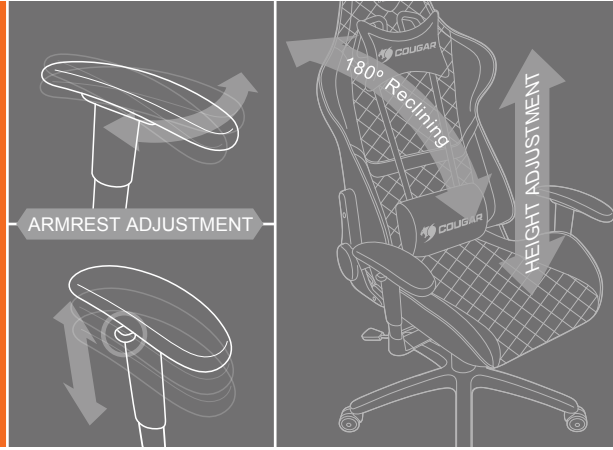

# ARMOR ONE

GAMING CHAIR

Do you want to enjoy long gaming sessions in absolute comfort? Then **ARMOR ONE** is what you need. Stable, ergonomic and customizable ( including 180° reclining and height adjustment!), sitting on it makes gaming a dreamlike experience.

- Steel Frame for Enhanced Stability
- Body-embracing High Back Design
- Comfortable 180° Reclining
- Height Adjustment with Class 4 Gas Lift: Enhanced Safety
- Adjustable (up/down + left/right rotation) Armrest
- Breathable PVC Leather

Models	Armor ONE	Armor	Armor S
Size	Mid	Mid	Mid
Diamond Check Pattern Design	Yes	No	Yes
Surface	Breathable PVC Leather	Breathable PVC Leather	Premium Breathable PVC Leather
High Density Mold Shaped Foam	No	No	Yes
Arm Rest Directions	2D	4D	4D
Arm Rest Up/Down Movement	Yes	Yes	Yes
Arm Rest Left/Right Rotation	Yes	Yes	Yes
Arm Rest Forward/Backward Movement	No	Yes	Yes
Arm Rest Inward/Outward Movement	No	Yes	Yes