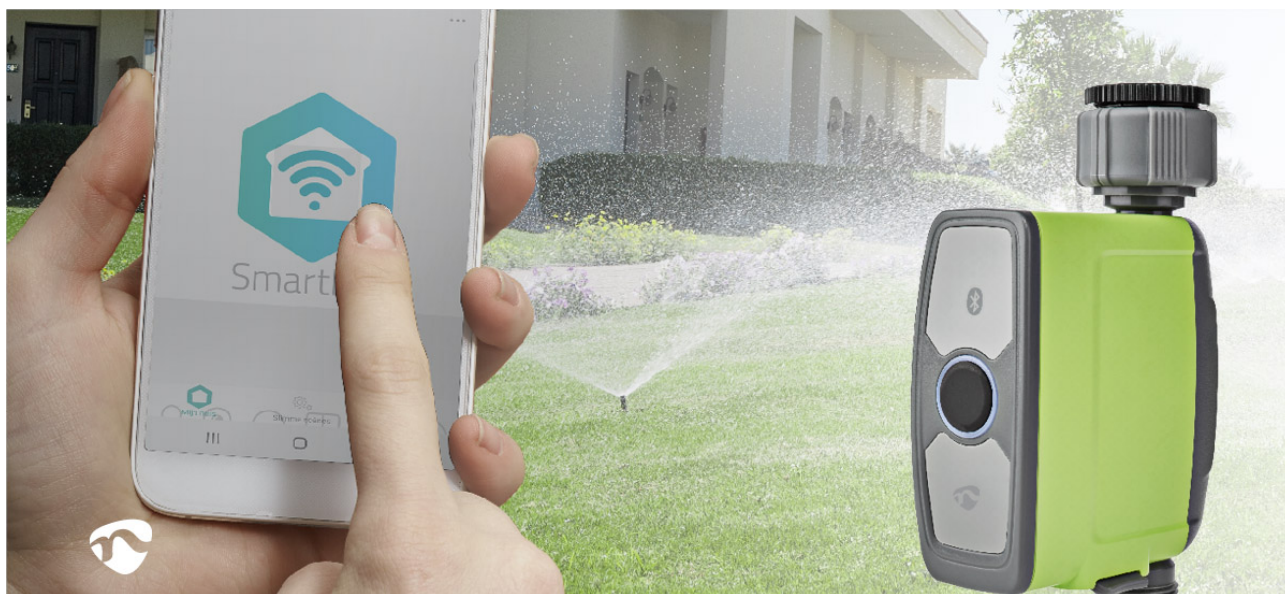

nedis

SmartLife Water Control

**Bluetooth® | Battery Powered | IP54 | Maximum water pressure: 8 bar
| Android™ / IOS**

Brand: Nedis | Article number: BTWV10GN | Product EAN number: 5412810334377

Inner Carton EAN: 5412810417308 | Outer Carton EAN: 5412810417315

Nedis.com

The Nedis Smartlife Water Control turns your outdoor tap into a smart water supply that you can schedule with your smartphone or action with the built-in button.

Reliably control the irrigation of your plants or lawn in everyday life, even when you are not at home. Simply mount the Water Control between a water tap and your sprinkler or a garden hose (no tools needed) and connect it to the Nedis SmartLife mobile App using a direct Bluetooth connection.

Read more online

Features

- Easy to install: no tools needed
- 100% wireless solution
- Bluetooth Low Energy technology
- Control by SmartLife app or manually on the control unit
- Not depending on Wi-Fi range as it connects to your phone using Bluetooth
- Easily setup various schedules
 - - up to 3 weekly schedules
 - - irrigation from 1 minute to 12 hours
 - - Interval mode: 5 seconds - 1 minute
- Measures and shows the water flow (liters of water per day) in a graph