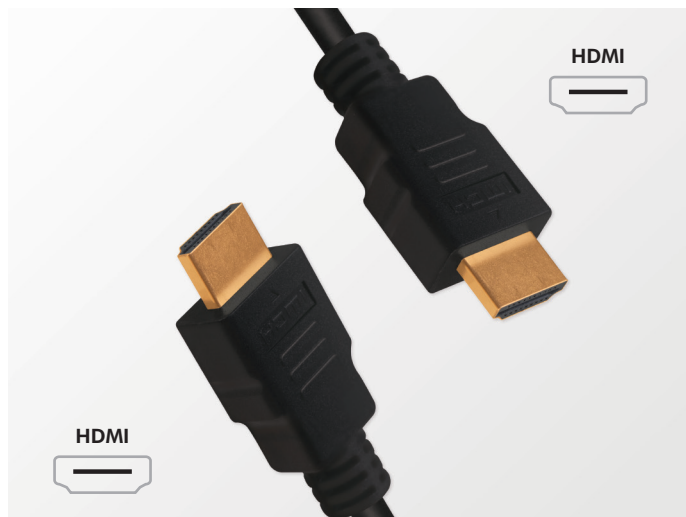

LogiLink®

Ultra High Speed HDMI™ Cable

Supports up to 8k@60Hz

Art. No.: CH0077
CH0078
CH0079
CH0080

Ultra High Speed HDMI™ cable from LogiLink is perfect to connect with Apple TV 4K, Xbox, PS4, Blu-Ray Player, projectors and UHDTV for ultimate viewing experience.

High Resolution

Supports video resolution up to 10K, 8K@60Hz, 4K@120Hz and bandwidth up to 48Gbps.

Gold Plated Connectors

HDMI-A male to HDMI-A male with gold plated.

* The specifications and pictures are subject to change without notice.
*All trade names referenced are the registered trademark of their respective owners.

Made in China

Best Connectivity

LogiLink®

Ultra High Speed HDMI™ Cable

Supports up to 8k@60Hz

Art. No.: CH0077
CH0078
CH0079
CH0080

Features:

- » Supports Dynamic HDR, eARC, ALLM, QFT, QMS, VRR
- » Compatible with any HDMI device

Specifications:

Connection 1	HDMI A type, male
Connection 2	HDMI A type, male
Connector Material	Gold-Plated
Max. Resolution	10K, 8K@60Hz, 4K@120Hz
Bandwidth	Up to 48Gbps
Color	Black

Technical Drawing:

* The specifications and pictures are subject to change without notice.
* All trade names referenced are the registered trademark of their respective owners.