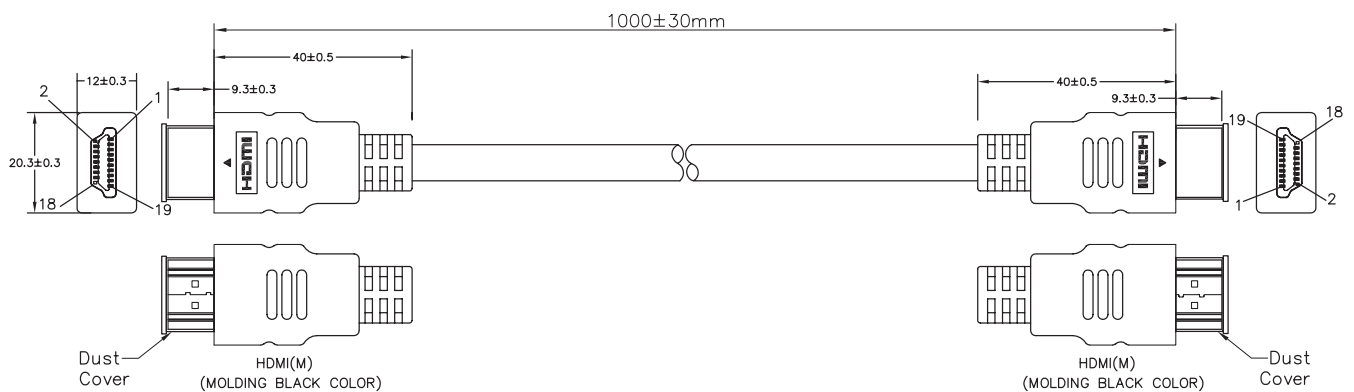

High Resolution

Supports video resolution up to 10K, 8K@60Hz, 4K@120Hz and bandwidth up to 48Gbps.

Gold Plated Connectors

HDMI-A male to HDMI-A male with gold plated.

* The specifications and pictures are subject to change without notice.
*All trade names referenced are the registered trademark of their respective owners.

Made in China

Best Connectivity

LogiLink®

Ultra High Speed HDMI™ Cable

Supports up to 8k@60Hz

Art. No.: CH0077
CH0078
CH0079
CH0080

Features:

- » Supports Dynamic HDR, eARC, ALLM, QFT, QMS, VRR
- » Compatible with any HDMI device

Specifications:

Connection 1	HDMI A type, male
Connection 2	HDMI A type, male
Connector Material	Gold-Plated
Max. Resolution	10K, 8K@60Hz, 4K@120Hz
Bandwidth	Up to 48Gbps
Color	Black

Technical Drawing:

* The specifications and pictures are subject to change without notice.
* All trade names referenced are the registered trademark of their respective owners.