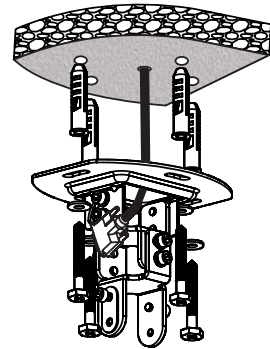

LogiLink®

Universal Ceiling Projector Mount, 150mm

Art. No.: BP0057

It works for flat ceilings and comes with all the hardware needed for easy installation.

Features:

- » Fits the projector up to 13.5kg
- » Sturdy and simple design
- » Aluminum construction
- » Works with flat ceilings
- » -15°~15° tilt, -15°~15° swivel, 360° rotate
- » Comes with the mounting hardware
- » Max Equipment Size: Projectors with a range from 54mm to 320mm in diameter

Made in China

Best Connectivity

LogiLink®

Universal Ceiling Projector Mount, 150mm

Art. No.: BP0057

1

2

3

Best Connectivity

LogiLink®

Universal Ceiling Projector Mount, 150mm

Art. No.: BP0057

Specification:

Material	Steel
Mounting Range	54-320mm
Rated Load	25kg (55lbs)
Tilt	-15° ~15°
Swivel	-15°~15°
Rotate	360°
Color	White
Product Dimensions	150 x 334 x 334mm