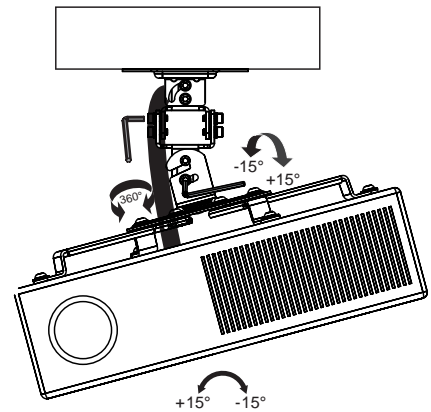

RoHS
compliant

* The specifications and pictures are subject to change without notice.
* All trade names referenced are the registered trademark of their respective owners.

BP0057

4 052792 048186

Made in China

Best Connectivity