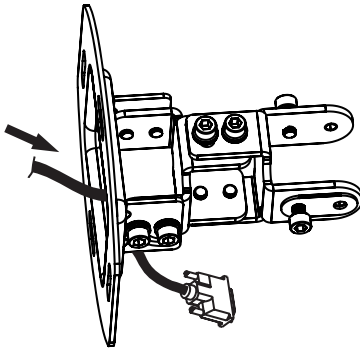

LogiLink®

Universal Ceiling Projector Mount, 150mm

Art. No.: BP0057

It works for flat ceilings and comes with all the hardware needed for easy installation.

Features:

- » Fits the projector up to 13.5kg
- » Sturdy and simple design
- » Aluminum construction
- » Works with flat ceilings
- » -15°~15° tilt, -15°~15° swivel, 360° rotate
- » Comes with the mounting hardware
- » Max Equipment Size: Projectors with a range from 54mm to 320mm in diameter

Made in China

Best Connectivity

LogiLink®

Universal Ceiling Projector Mount, 150mm

Art. No.: BP0057

1

2

3

Best Connectivity

LogiLink®

Universal Ceiling Projector Mount, 150mm

Art. No.: BP0057

Specification:

Material	Steel
Mounting Range	54-320mm
Rated Load	25kg (55lbs)
Tilt	-15° ~15°
Swivel	-15°~15°
Rotate	360°
Color	White
Product Dimensions	150 x 334 x 334mm