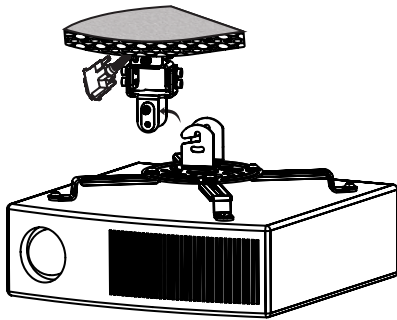

LogiLink®

Universal Ceiling Projector Mount, 150mm

Art. No.: BP0057

It works for flat ceilings and comes with all the hardware needed for easy installation.

Features:

- » Fits the projector up to 13.5kg
- » Sturdy and simple design
- » Aluminum construction
- » Works with flat ceilings
- » -15°~15° tilt, -15°~15° swivel, 360° rotate
- » Comes with the mounting hardware
- » Max Equipment Size: Projectors with a range from 54mm to 320mm in diameter

Made in China

Best Connectivity

LogiLink®

Universal Ceiling Projector Mount, 150mm

Art. No.: BP0057

1

2

3

Best Connectivity

LogiLink®

Universal Ceiling Projector Mount, 150mm

Art. No.: BP0057

Specification:

Material	Steel
Mounting Range	54-320mm
Rated Load	25kg (55lbs)
Tilt	-15° ~15°
Swivel	-15°~15°
Rotate	360°
Color	White
Product Dimensions	150 x 334 x 334mm