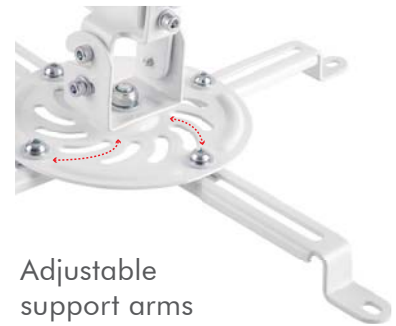

LogiLink®

Universal Ceiling Projector Mount, 150mm

Art. No.: BP0057

It works for flat ceilings and comes with all the hardware needed for easy installation.

Features:

- » Fits the projector up to 13.5kg
- » Sturdy and simple design
- » Aluminum construction
- » Works with flat ceilings
- » -15°~15° tilt, -15°~15° swivel, 360° rotate
- » Comes with the mounting hardware
- » Max Equipment Size: Projectors with a range from 54mm to 320mm in diameter

Best Connectivity

LogiLink®

Universal Ceiling Projector Mount, 150mm

Art. No.: BP0057

Specification:

Material	Steel
Mounting Range	54-320mm
Rated Load	25kg (55lbs)
Tilt	-15° ~15°
Swivel	-15°~15°
Rotate	360°
Color	White
Product Dimensions	150 x 334 x 334mm