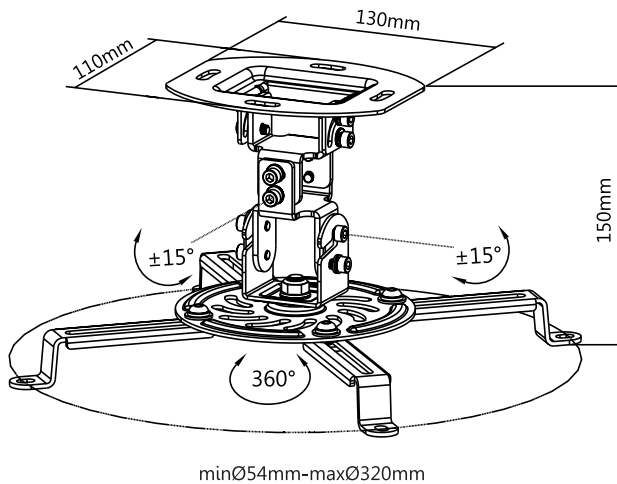

LogiLink®

Universal Ceiling Projector Mount, 150mm

Art. No.: BP0057

It works for flat ceilings and comes with all the hardware needed for easy installation.

Features:

- » Fits the projector up to 13.5kg
- » Sturdy and simple design
- » Aluminum construction
- » Works with flat ceilings
- » -15°~15° tilt, -15°~15° swivel, 360° rotate
- » Comes with the mounting hardware
- » Max Equipment Size: Projectors with a range from 54mm to 320mm in diameter

Best Connectivity

LogiLink®

Universal Ceiling Projector Mount, 150mm

Art. No.: BP0057

Specification:

Material	Steel
Mounting Range	54-320mm
Rated Load	25kg (55lbs)
Tilt	-15° ~15°
Swivel	-15°~15°
Rotate	360°
Color	White
Product Dimensions	150 x 334 x 334mm

Package Contents:

- » 1 x Projector Mount
- » 1 x Screw Package
- » 1 x User Manual

Package Informations:

- » Packing Dimension: 220 x 135 x 105mm
- » Packing Weight: 1.15kg
- » Carton Dimension: 460 x 440 x 285mm
- » Carton Q'ty: 16pcs
- » Carton Weight: 19.6kg