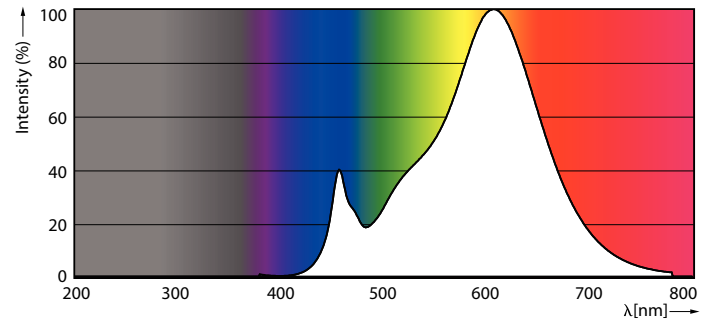

LEDcapsule MV 2,6W G9 827