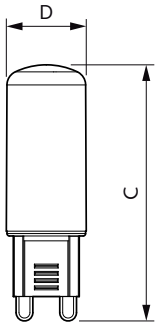

CorePro LEDcapsule MV

Energy consumption kWh/1,000 hours	3 kWh
Product Data	
Full product code	871869976669600
Order product name	CorePro LEDcapsuleMV 2.6-25W G9 827 D
EAN/UPC – product	8718699766696
Order code	76669600

SAP numerator – quantity per pack	1
SAP numerator – packs per outer box	12
SAP material	929002389902
Net Weight (Piece)	0.012 kg

Dimensional drawing

Capsule G9 25W 215lm 2700K G9 Dim 15khrs