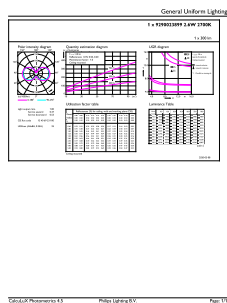

Product data

General Information		Operating and Electrical	
Cap base	G9 [G9]	Input frequency	50 to 60 Hz
EU RoHS compliant	Yes	Power (Rated) (Nom)	2.6 W
Nominal lifetime (nom.)	15000 h	Lamp current (nom.)	14.5 mA
Switching cycle	50,000X	Wattage equivalent	25 W
Technical type	2.6-25W	Starting time (nom.)	0.5 s
		Warm-up time to 60% light (nom.)	0.5 s
		Power factor (nom.)	0.7
		Voltage (Nom)	220-240 V
Light Technical		Temperature	
Colour Code	827 [CCT of 2,700 K]	T-Case maximum (nom.)	86 °C
Beam Angle (Nom)	300 °		
Luminous flux (nom.)	300 lm	Controls and Dimming	
Colour designation	Warm White (WW)	Dimmable	Yes
Correlated Colour Temperature (Nom)	2700 K		
Luminous efficacy (rated) (nom.)	115.00 lm/W	Approval and Application	
Colour consistency	<6	Energy efficiency label (EEL)	A++
Colour rendering index (nom.)	80	Suitable for accent lighting	No
LLMF at end of nominal lifetime (nom.)	70 %		

SAP numerator – quantity per pack	1
SAP numerator – packs per outer box	12
SAP material	929002389902
Net Weight (Piece)	0.012 kg

Dimensional drawing

Capsule G9 25W 215lm 2700K G9 Dim 15khrs

Product	D	C
CorePro LEDcapsuleMV 2.6-25W G9 827 D	15 mm	52 mm

Photometric data

LEDcapsule MV 2,6W G9 827

LEDcapsule MV 2,6W G9 827

LEDcapsule MV 2,6W G9

CorePro LEDcapsule MV

Lifetime

15K LED

15K LMP