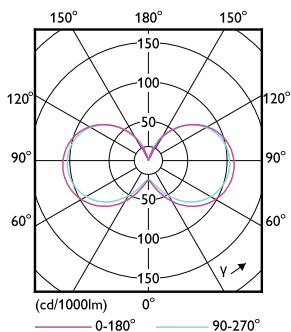

LEDcapsule MV 2,6W G9