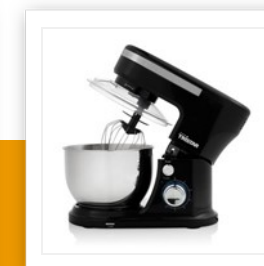

MX-4837

Kitchen Machine

4 L Stainless steel bowl - 1000 Watt

Kitchen machine with a 4.0 L stainless steel mixing bowl with splash guard and refill opening. This kitchen machine has 6 speed settings, pulse function and cord storage. Delivered with a whisk, dough hook and beater.

Material housing	Plastic
Material bowl	Stainless steel
Volume	4 l
Speed settings	6
Pulse function	Yes
Planetary mixing	Yes
Lid with refill opening	Yes
Lift mechanism	Yes
Metal gear system	Yes
Material whisk(s)	Stainless steel
Material beater	Teflon Coated
Material dough hook(s)	Teflon coated
Cord storage	Yes
Non-slip feet	Yes
Lockable with safety switch	Yes
Power	1000 W