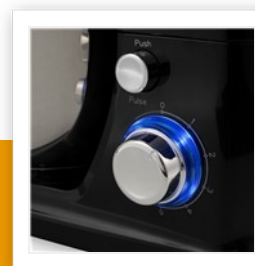

MX-4837

Kitchen Machine

4 L Stainless steel bowl - 1000 Watt

Kitchen machine with a 4.0 L stainless steel mixing bowl with splash guard and refill opening. This kitchen machine has 6 speed settings, pulse function and cord storage. Delivered with a whisk, dough hook and beater.

Material housing	Plastic
Material bowl	Stainless steel
Volume	4 l
Speed settings	6
Pulse function	Yes
Planetary mixing	Yes
Lid with refill opening	Yes
Lift mechanism	Yes
Metal gear system	Yes
Material whisk(s)	Stainless steel
Material beater	Teflon Coated
Material dough hook(s)	Teflon coated
Cord storage	Yes
Non-slip feet	Yes
Lockable with safety switch	Yes
Power	1000 W