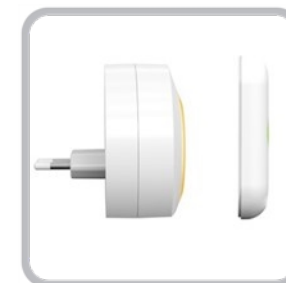

## Wireless doorbell set

Multi-colour visual alert & mute function

This wireless doorbell set has a maximum range of 200m and 8 melodies with volume control. The plug-in doorbell can be placed in a socket. The bell button is battery powered and has a LED confirmation when pushed.

DBY-23522 BY522

Number of melodies	8
Unobstructed range	200 m
Flashing multi-colour LED light	Yes
Mute function	Yes
Low battery indication	Yes
LED indication on push	Yes
Enhanced sound quality	Yes
Volume control	Yes, 4-step
Power supply doorbell	Plug-in
Decibel rating	85 dB
IP rating	IP44
Radio frequency	433 MHz
Micro USB connection	Yes
Melody selection	On push
Power plug type	C - CEE 7/16 (flat plug)
Compatible	Byron DBY series