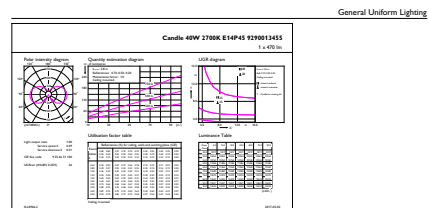

Målskisse

LED classic 40W P45 E14 WW FR ND RFSRT4

Product	D	C
LED classic 40W P45 E14 WW FR ND RFSRT4	45 mm	80 mm

Fotometriske data

Spectral Power Distribution Colour

General Uniform Lighting

General uniform lighting