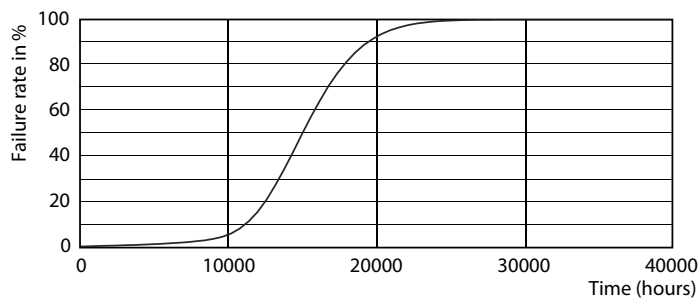

Levetid

Life Expectancy Diagram