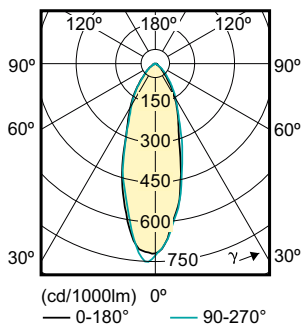

Photometric data