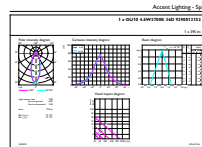

Photometric data