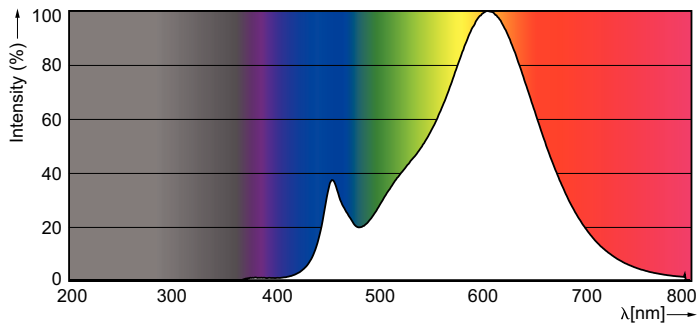

Photometric data