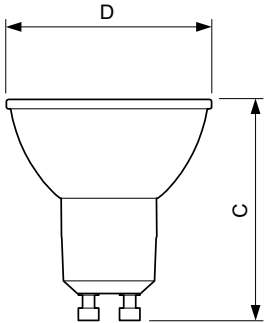

CorePro LEDspot MV

Product Data

Full product code	871869675251700
Order product name	Corepro LEDspot 4.6-50W GU10 827 36D
EAN/UPC - Product	8718696752517
Order code	929001215232
Numerator - Quantity Per Pack	1

Numerator - Packs per outer box	10
Material Nr. (12NC)	929001215232
Net Weight (Piece)	0.038 kg

Dimensional drawing

LEDClassic 50W GU10 WW 230V 36D ND 1BC/6