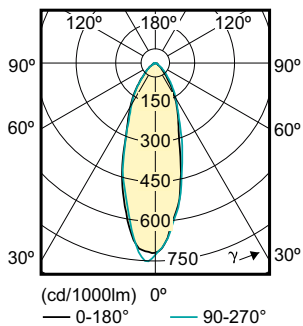

## Målskitse

LEDClassic 50W GU10 WW 230V 36D ND 1BC/6

Product	D	C
Corepro LEDspot 4.6-50W GU10 827 36D	50 mm	54 mm

## Fotometriske data

LEDspotMV GU10 MR16 827

LED Lamps, CorePro LEDspotMV 4.6-50W GU10 PAR16 827 355lm 36D

LED Lamps, CorePro LEDspotMV 4.6-50W GU10 PAR16 827 355lm 36D