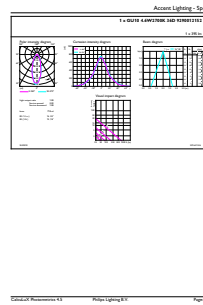

## Fotometriske data

LEDspotMV GU10 MR16 827

LED Lamps, CorePro LEDspotMV 4.6-50W GU10 PAR16 827 355lm 36D

LED Lamps, CorePro LEDspotMV 4.6-50W GU10 PAR16 827 355lm 36D