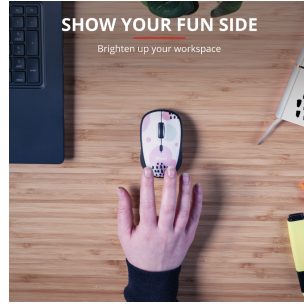

PRODUCT PICTORIAL 1