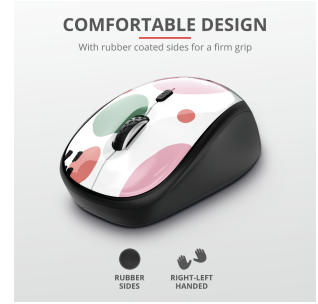

COLOUR VERSIONS

Yvi Wireless Mouse - pink circles
24441

Yvi Wireless Mouse - blue brush
24442

Yvi Wireless Mouse - red brush
24440

PRODUCT VISUAL 1

PRODUCT PICTORIAL 1

PRODUCT PICTORIAL 2

PRODUCT PICTORIAL 3

PRODUCT ESHOT 1

PRODUCT TOP 1

PRODUCT SIDE 1

PACKAGE FRONT 1

LIFESTYLE VISUAL 1