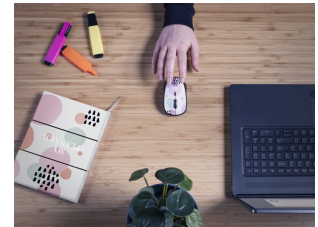

Small and Smart Mouse

The Yvi Wireless Mouse is a colourful addition to your work kit. An easy-to-use mouse with wireless control in a compact design, which easily fits onto any desk and into any work or school bag.

Wireless Working

The mouse's wireless design enables you to move around freely within an 8-meter range. Plug the USB micro receiver into your laptop or desktop and start working straight away. When you've finished, you can store the receiver in the handy mouse compartment in the mouse itself.

PRODUCT ESHOT 1

PRODUCT TOP 1

PRODUCT SIDE 1

PACKAGE FRONT 1

LIFESTYLE VISUAL 1