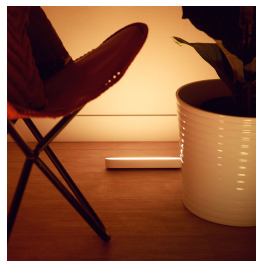

Highlights

Full control with the Hue bridge

Connect your Philips Hue lights with the bridge to unlock the endless possibilities of the system.

Display Hue Play your way

The Philips Hue Play light bar can be mounted to a wall or TV, laid flat on any surface or stood upright. A versatile smart light, it makes the perfect accent piece for any living room, entertainment space or media room.

Decorate with smart lights

Transform the atmosphere of your home with just the touch of a button. Use over 16 million colours and 50,000 shades of cool to warm white light to create special moments, set the mood for a party, or simply wind down for the evening.

Mount behind your TV

Mount the Philips Hue Play smart light bar behind your screen using the included clips and double-sided tape to instantly create beautiful backlighting in the colour of your choice.

Create your ambience

Set the right ambience for any moment and decorate your home with warm to cool white light. Enjoy different styles throughout the year, whether it's the crisp white light reminding you of a spring breeze, the warm white light of a summer sun or the ice-cool daylight of winter. Connection with the Philips Hue bridge is required for this functionality.