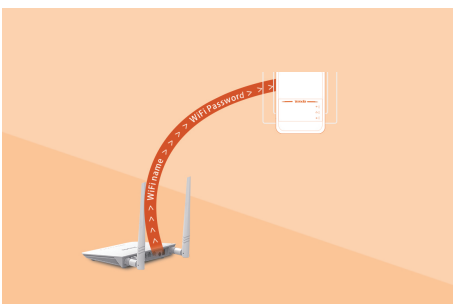

AV1000 ac Wi-Fi Powerline Extender Kit

Selling Points

Extend Wi-Fi and wired networks to every room in your house using the existing electrical wiring

With the Homeplug AV2 technology, PH10 can use the existing electrical wiring to extend Wi-Fi and wired networks of your router to every room in your house.

Dual band Wi-Fi for faster speed

5 GHz Wi-Fi signal at less-interference frequency band can provide more stable connection and faster transmission speed, and 2.4 GHz signal can provide wider Wi-Fi coverage. In addition, dual band Wi-Fi signals allow double wireless devices to connect to the WiFi networks.

Gigabit port ensures ultra-fast speed

Designed with gigabit Ethernet port, PH10 provides stable and fast connections for wired devices, such as NAS, printer, TV, HD set-top box, game console, and so on.