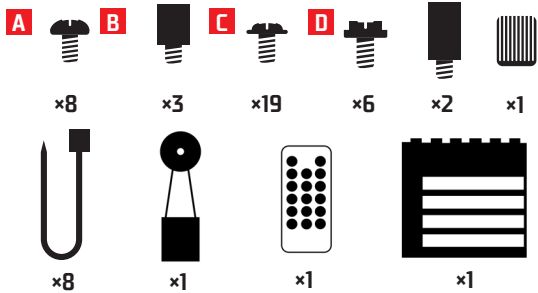

# COMPUTER CASE

## Panel I/O / Panel We/Wy

- 1 USB-C
- 2 USB 3.0
- 3 AUDIO
- 4 MIC
- 5 LED
- 6 POWER