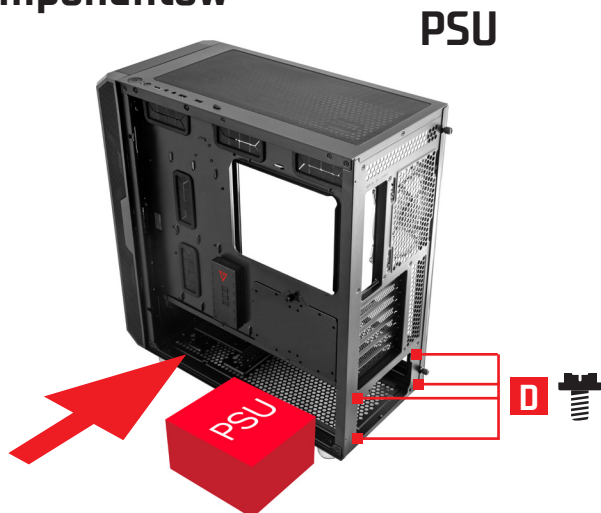

Hardware installation / Instalacja komponentów