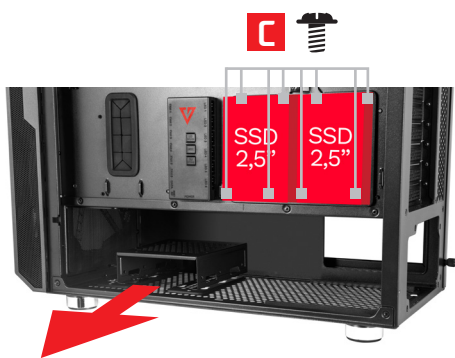

Hardware installation / Instalacja komponentów

HDD/SDD

GPU

GPU

Dust filters / Filtry