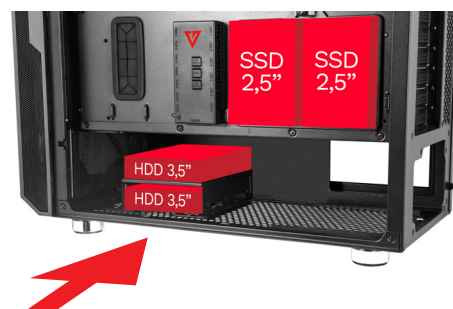

Hardware installation / Instalacja komponentów

HDD/SDD

GPU

GPU

Dust filters / Filtry