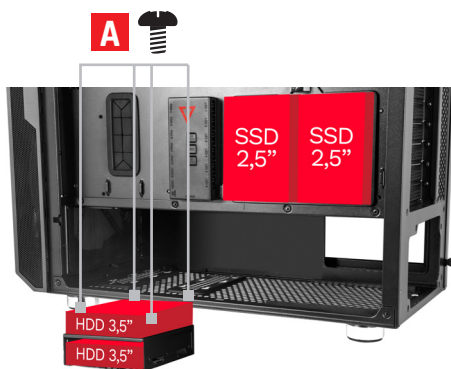

Hardware installation / Instalacja komponentów

HDD/SDD

GPU

GPU

Dust filters / Filtry