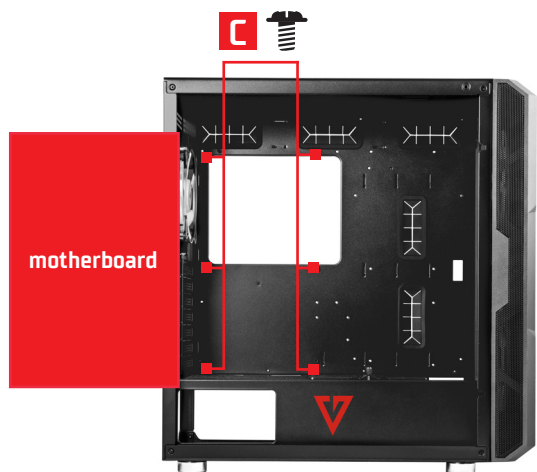

Hardware installation / Instalacja komponentów