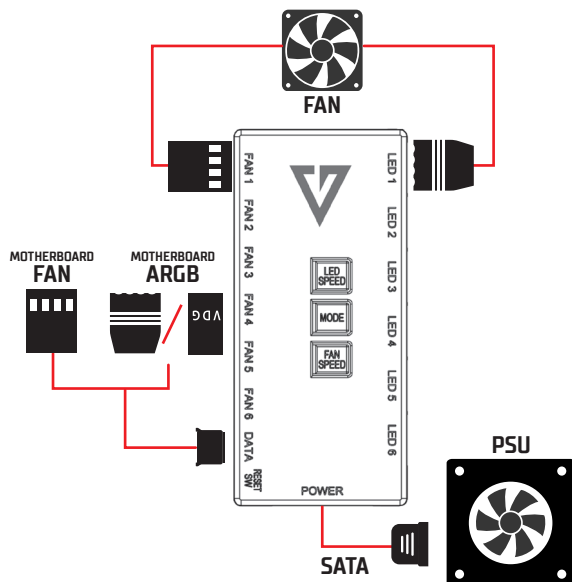

LED Hub / Rozgąteziacz LED