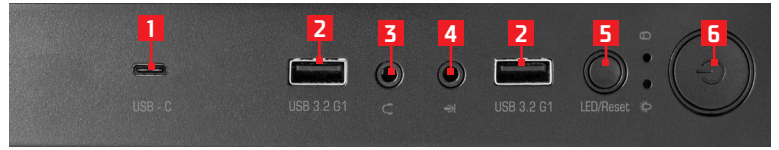

## Panel I/O / Panel We/Wy

- 1 USB-C
- 2 USB 3.0
- 3 AUDIO
- 4 MIC
- 5 LED
- 6 POWER