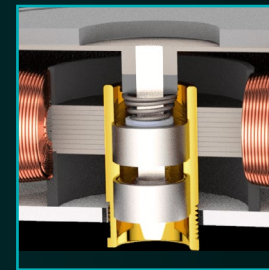

# IceGALE™ ARGB 120 mm

## Available in 120 mm, and 140 mm

- Vivid ARGB Lighting
- PWM
- Auto START and STOP Feature:  
The Fan is Silent, Until Duty Cycle Reaches 21% Loading
- Dual Ball Bearing
- Rigid Brass Housing to Ensure Stability
- Balanced Against Two-Planes

## Specifications

Available Color	Teal / Black
Dimensions	120 x 120 x 25 mm
Connector	4-pin PWM / 3-pin ARGB
Bearing	Dual Ball Bearing
Speed	500 - 2200 RPM
Airflow	94 CFM
Noise Level	0 - 38 dBA (with Auto START/STOP)
Static Pressure	3.27 mm H <sub>2</sub> O
Voltage	12 V / 5 V ARGB
Current	0.24 A
MTTF	> 180,000 hours
Manufacturer Warranty	2-Year
Box Content	IceGALE ARGB 120 mm x 1 / Screw x 4