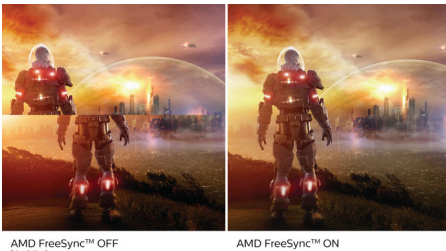

Immersive visuals

- VA display delivers awesome images with wide viewing angles
- 16:9 Full HD display for crisp, detailed images
- SmartContrast for rich black details

The gaming advantage is yours

- AMD FreeSync™ Premium; tear free, stutter free, fluid gaming
- 144 Hz refresh rates for ultra-smooth, brilliant images
- 1 ms (MPRT) fast response for crisp images and smooth gameplay
- SmartImage game mode optimised for gamers
- Ultra Wide-Color wider range of colours for a vivid picture

272E1GAJ/00

Highlights

VA display

The Philips VA LED display uses an advanced multi-domain vertical alignment technology that gives you super-high static contrast ratios for extra-vivid and bright images. While standard office applications are handled with ease, it is especially suitable for photos, web browsing, films, gaming and demanding graphical applications. Its optimised pixel management technology gives you a 178/178 degree extra-wide viewing angle, resulting in crisp images.

AMD FreeSync™ Premium

Gaming shouldn't be a choice between choppy gameplay or broken frames. AMD FreeSync™ Premium equips serious gamers with a fluid, tear-free gameplay experience at peak performance. There are no compromises, game confidently with a high refresh rate, low framerate compensation and low latency.