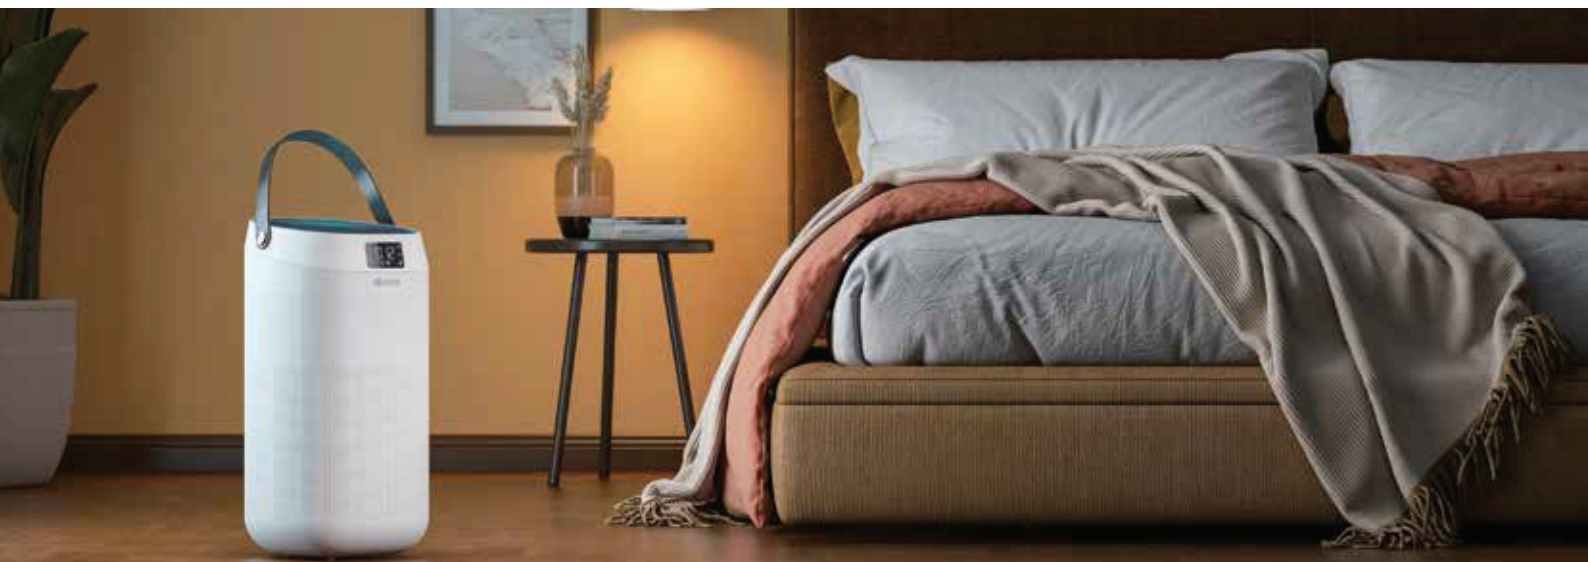

FEATURES

- 3 filtering stages (pre-filter/activated carbon filter/HEPA 13 filter)
- Germicidal UV lamp
- Ionizer
- Filter duration up to 2200h
- Touchscreen display
- Particulate concentration digital indicator
- 3-colour air quality sensor
- Sleep/turbo/auto function
- 2-4-8h timer
- Handle
- CADR: 400 m³/h