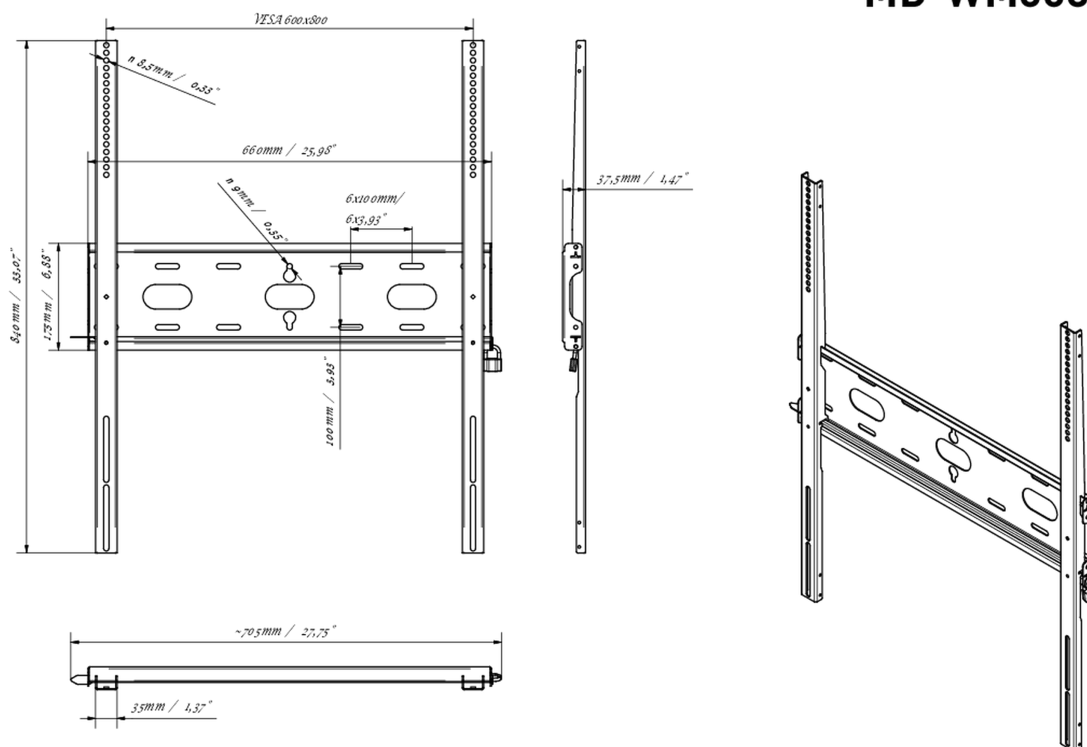

Universal wall mount, up to VESA 600x800mm, max. 125kg

With the easy and quick fixation system, this wall mount guarantees safe usage in environments like schools and other public utility buildings.

01 DEVICE

Type Wall Mount

02 TECHNICAL SPECIFICATION

Max weight capacity	125kg / monitor
VESA minimum	400 x 400mm
VESA maximum	600 x 800mm

MD-WM6080

03 DIMENSIONS / WEIGHT

Product dimensions W x H x D 660 x 840 x 37.5mm

Box dimensions W x H x D 930 x 220 x 40mm

Weight (without box) 3.4kg

Weight (with box) 4.1kg

EAN code 5902841107069

MD-WM6080

All trademarks and registered trademarks acknowledged. E & O E. Specification subject to change without notice. All LCD's comply with ISO-9241-307:2008 in connection with pixel defects.