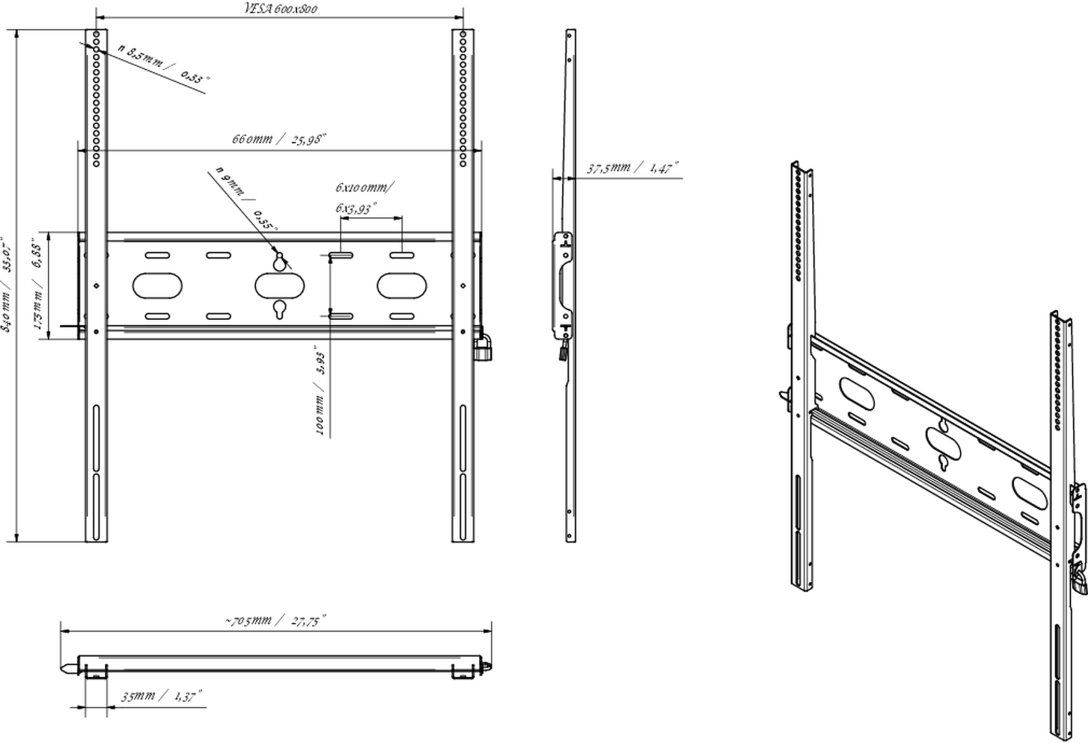

Universal wall mount, up to VESA 600x800mm, max. 125kg

With the easy and quick fixation system, this wall mount guarantees safe usage in environments like schools and other public utility buildings.

01 DEVICE

Type Wall Mount

02 TECHNICAL SPECIFICATION

Max weight capacity	125kg / monitor
VESA minimum	400 x 400mm
VESA maximum	600 x 800mm

MD-WM6080

03 DIMENSIONS / WEIGHT

Product dimensions W x H x D 660 x 840 x 37.5mm

Box dimensions W x H x D 930 x 220 x 40mm

Weight (without box) 3.4kg

Weight (with box) 4.1kg

EAN code 5902841107069

MD-WM6080

All trademarks and registered trademarks acknowledged. E & O E. Specification subject to change without notice. All LCD's comply with ISO-9241-307:2008 in connection with pixel defects.