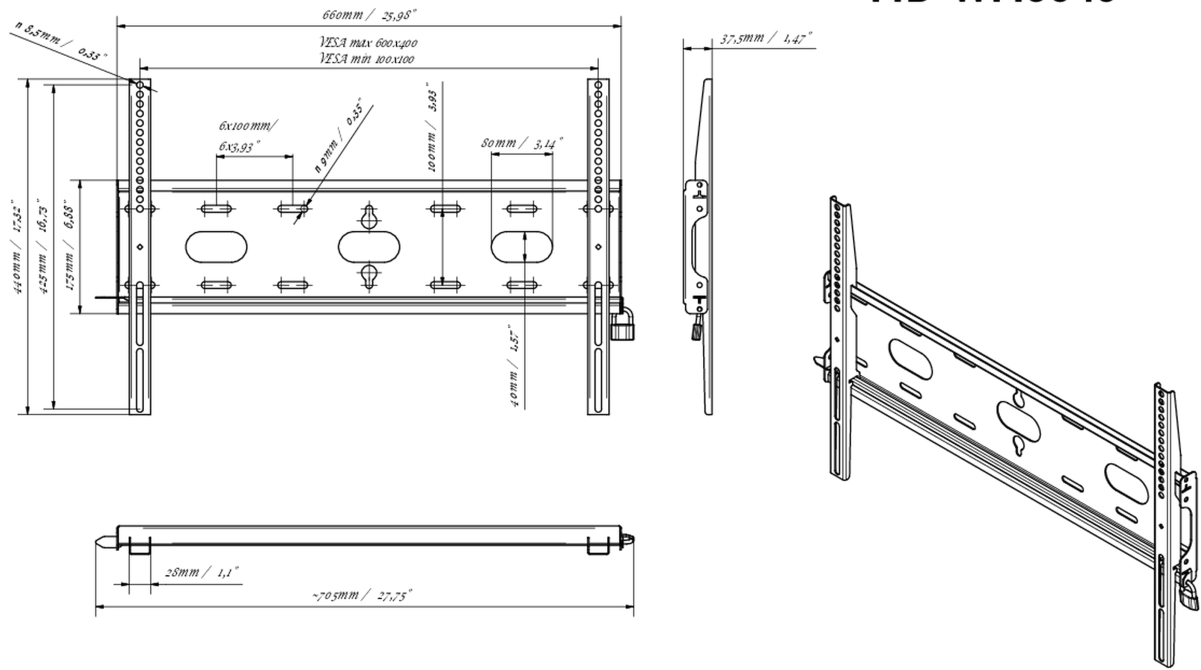

Universal wall mount, up to VESA 600x400mm, max. 125kg

With the easy and quick fixation system, this wall mount guarantees safe usage in environments like schools and other public utility buildings.

01 DEVICE

Type Wall Mount

02 TECHNICAL SPECIFICATION

Max weight capacity	125kg / monitor
VESA minimum	100 x 100mm
VESA maximum	600 x 400mm

MD-WM6040

03 DIMENSIONS / WEIGHT

Product dimensions W x H x D 660 x 440 x 37.5mm

Box dimensions W x H x D 690 x 220 x 40mm

Weight (without box) 2.3kg

Weight (with box) 3kg

EAN code 5902841107106

MD-WM6040

All trademarks and registered trademarks acknowledged. E & O E. Specification subject to change without notice. All LCD's comply with ISO-9241-307:2008 in connection with pixel defects.