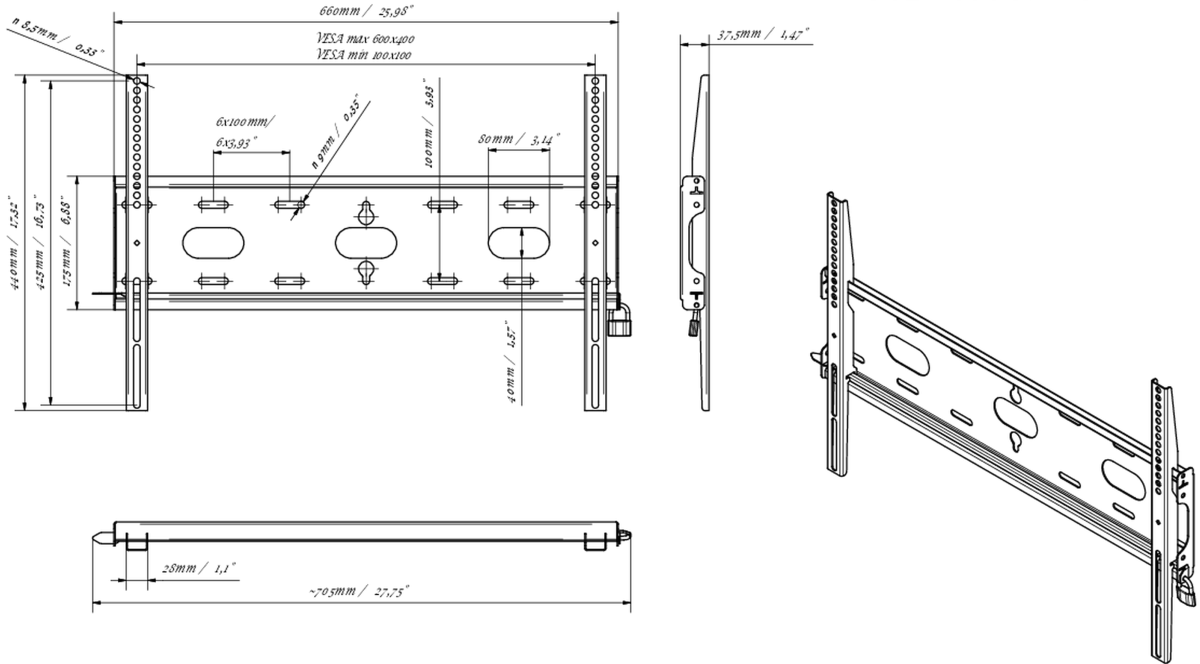

Universal wall mount, up to VESA 600x400mm, max. 125kg

With the easy and quick fixation system, this wall mount guarantees safe usage in environments like schools and other public utility buildings.

01 DEVICE

Type Wall Mount

02 TECHNICAL SPECIFICATION

Max weight capacity	125kg / monitor
VESA minimum	100 x 100mm
VESA maximum	600 x 400mm

MD-WM6040

03 DIMENSIONS / WEIGHT

Product dimensions W x H x D 660 x 440 x 37.5mm

Box dimensions W x H x D 690 x 220 x 40mm

Weight (without box) 2.3kg

Weight (with box) 3kg

EAN code 5902841107106

MD-WM6040

All trademarks and registered trademarks acknowledged. E & O E. Specification subject to change without notice. All LCD's comply with ISO-9241-307:2008 in connection with pixel defects.