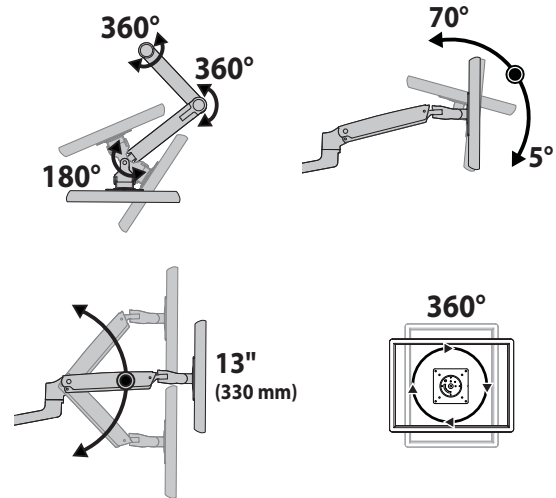

Weight Capacity

Monitor depth greater than 2.5" (64 mm) may diminish capacity. Call Ergotron for more information.

Dimensional Illustrations

LX Dual Stacking Arm, Tall Pole

Range of Motion

Can have up to 4 arms on a pole.
See updated maximum weight capacities:

Maximum monitor width will decrease depending on arm configuration.

Maximum monitor width will decrease depending on arm configuration.

© 2017 Ergotron, Inc. rev. 09/24/2019 DIM-LXdualstacktall Content is subject to change without notification