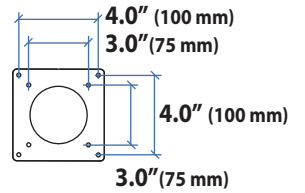

LX Dual Stacking Arm, Tall Pole

Dimensions

© 2017 Ergotron, Inc. rev. 09/24/2019 DIM-LXdualstacktall Content is subject to change without notification

Americas Sales and Corporate Headquarter	EMEA Sales	APAC Sales	Worldwide OEM Sales
St. Paul, MN USA (800) 888-8458 +1-651-681-7600 www.ergotron.com sales@ergotron.com	Amersfoort, The Netherlands +31 33 45 45 600 www.ergotron.com info.eu@ergotron.com	Tokyo, Japan www.ergotron.com apaccustomerservice@ergotron.com	www.ergotron.com info.oem@ergotron.com

Weight Capacity

Monitor depth greater than 2.5" (64 mm) may diminish capacity. Call Ergotron for more information.

Dimensional Illustrations

LX Dual Stacking Arm, Tall Pole

Range of Motion

Can have up to 4 arms on a pole.
See updated maximum weight capacities:

Maximum monitor width will decrease depending on arm configuration.

Maximum monitor width will decrease depending on arm configuration.

© 2017 Ergotron, Inc. rev. 09/24/2019 DIM-LXdualstacktall Content is subject to change without notification