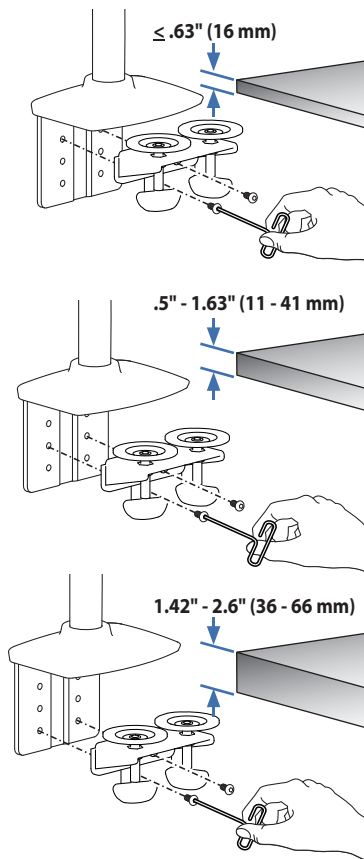

LX Dual Stacking Arm, Tall Pole

Dimensions

© 2017 Ergotron, Inc. rev. 09/24/2019 DIM-LXdualstacktall Content is subject to change without notification

Americas Sales and Corporate Headquarter	EMEA Sales	APAC Sales	Worldwide OEM Sales
St. Paul, MN USA (800) 888-8458 +1-651-681-7600 www.ergotron.com sales@ergotron.com	Amersfoort, The Netherlands +31 33 45 45 600 www.ergotron.com info.eu@ergotron.com	Tokyo, Japan www.ergotron.com apaccustomerservice@ergotron.com	www.ergotron.com info.oem@ergotron.com

LX Dual Stacking Arm, Tall Pole

Desk Clamp

Grommet Mount

© 2017 Ergotron, Inc. rev. 09/24/2019 DIM-LXdualstacktall Content is subject to change without notification

Americas Sales and Corporate Headquarter	EMEA Sales	APAC Sales	Worldwide OEM Sales
St. Paul, MN USA (800) 888-8458 +1-651-681-7600 www.ergotron.com sales@ergotron.com	Amersfoort, The Netherlands +31 33 45 45 600 www.ergotron.com info.eu@ergotron.com	Tokyo, Japan www.ergotron.com apaccustomerservice@ergotron.com	www.ergotron.com info.oem@ergotron.com

Weight Capacity

Monitor depth greater than 2.5" (64 mm) may diminish capacity. Call Ergotron for more information.

Dimensional Illustrations

LX Dual Stacking Arm, Tall Pole

Range of Motion

Can have up to 4 arms on a pole.
See updated maximum weight capacities:

Maximum monitor width will decrease depending on arm configuration.

Maximum monitor width will decrease depending on arm configuration.

© 2017 Ergotron, Inc. rev. 09/24/2019 DIM-LXdualstacktall Content is subject to change without notification