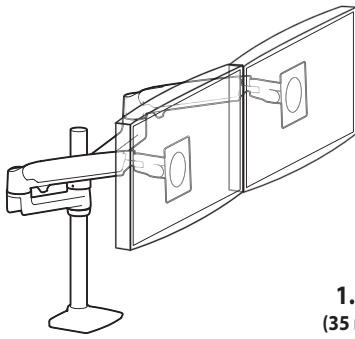

LX Dual Stacking Arm, Tall Pole

Dimensions

© 2017 Ergotron, Inc. rev. 09/24/2019 DIM-LXdualstacktall Content is subject to change without notification

Americas Sales and Corporate Headquarter	EMEA Sales	APAC Sales	Worldwide OEM Sales
St. Paul, MN USA (800) 888-8458 +1-651-681-7600 www.ergotron.com sales@ergotron.com	Amersfoort, The Netherlands +31 33 45 45 600 www.ergotron.com info.eu@ergotron.com	Tokyo, Japan www.ergotron.com apaccustomerservice@ergotron.com	www.ergotron.com info.oem@ergotron.com

LX Dual Stacking Arm, Tall Pole

Desk Clamp

Grommet Mount

© 2017 Ergotron, Inc. rev. 09/24/2019 DIM-LXdualstacktall Content is subject to change without notification

Americas Sales and Corporate Headquarter	EMEA Sales	APAC Sales	Worldwide OEM Sales
St. Paul, MN USA (800) 888-8458 +1-651-681-7600 www.ergotron.com sales@ergotron.com	Amersfoort, The Netherlands +31 33 45 45 600 www.ergotron.com info.eu@ergotron.com	Tokyo, Japan www.ergotron.com apaccustomerservice@ergotron.com	www.ergotron.com info.oem@ergotron.com

Weight Capacity

Monitor depth greater than 2.5" (64 mm) may diminish capacity. Call Ergotron for more information.

Dimensional Illustrations

LX Dual Stacking Arm, Tall Pole

Range of Motion

Can have up to 4 arms on a pole.
See updated maximum weight capacities:

Maximum monitor width will decrease depending on arm configuration.

Maximum monitor width will decrease depending on arm configuration.

© 2017 Ergotron, Inc. rev. 09/24/2019 DIM-LXdualstacktall Content is subject to change without notification