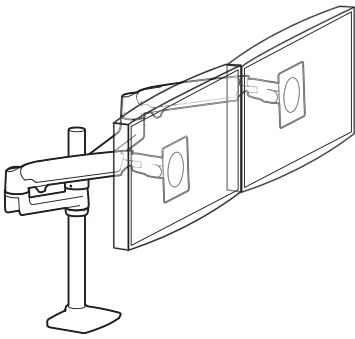

LX Dual Stacking Arm, Tall Pole

Dimensions

© 2017 Ergotron, Inc. rev. 09/24/2019 DIM-LXdualstacktall Content is subject to change without notification

Americas Sales and Corporate Headquarter	EMEA Sales	APAC Sales	Worldwide OEM Sales
St. Paul, MN USA (800) 888-8458 +1-651-681-7600 www.ergotron.com sales@ergotron.com	Amersfoort, The Netherlands +31 33 45 45 600 www.ergotron.com info.eu@ergotron.com	Tokyo, Japan www.ergotron.com apaccustomerservice@ergotron.com	www.ergotron.com info.oem@ergotron.com

LX Dual Stacking Arm, Tall Pole

Desk Clamp

Grommet Mount

© 2017 Ergotron, Inc. rev. 09/24/2019 DIM-LXdualstacktall Content is subject to change without notification

Americas Sales and Corporate Headquarter	EMEA Sales	APAC Sales	Worldwide OEM Sales
St. Paul, MN USA (800) 888-8458 +1-651-681-7600 www.ergotron.com sales@ergotron.com	Amersfoort, The Netherlands +31 33 45 45 600 www.ergotron.com info.eu@ergotron.com	Tokyo, Japan www.ergotron.com apaccustomerservice@ergotron.com	www.ergotron.com info.oem@ergotron.com

Weight Capacity

Monitor depth greater than 2.5" (64 mm) may diminish capacity. Call Ergotron for more information.

Dimensional Illustrations

LX Dual Stacking Arm, Tall Pole

Range of Motion

Can have up to 4 arms on a pole.
See updated maximum weight capacities:

Maximum monitor width will decrease depending on arm configuration.

Maximum monitor width will decrease depending on arm configuration.

© 2017 Ergotron, Inc. rev. 09/24/2019 DIM-LXdualstacktall Content is subject to change without notification