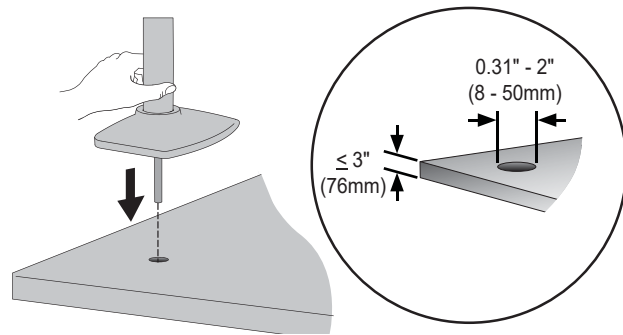

LX Dual Stacking Arm, Tall Pole

Dimensions

© 2017 Ergotron, Inc. rev. 09/24/2019 DIM-LXdualstacktall Content is subject to change without notification

Americas Sales and Corporate Headquarter	EMEA Sales	APAC Sales	Worldwide OEM Sales
St. Paul, MN USA (800) 888-8458 +1-651-681-7600 www.ergotron.com sales@ergotron.com	Amersfoort, The Netherlands +31 33 45 45 600 www.ergotron.com info.eu@ergotron.com	Tokyo, Japan www.ergotron.com apaccustomerservice@ergotron.com	www.ergotron.com info.oem@ergotron.com

LX Dual Stacking Arm, Tall Pole

Desk Clamp

Grommet Mount

© 2017 Ergotron, Inc. rev. 09/24/2019 DIM-LXdualstacktall Content is subject to change without notification

Americas Sales and Corporate Headquarter	EMEA Sales	APAC Sales	Worldwide OEM Sales
St. Paul, MN USA (800) 888-8458 +1-651-681-7600 www.ergotron.com sales@ergotron.com	Amersfoort, The Netherlands +31 33 45 45 600 www.ergotron.com info.eu@ergotron.com	Tokyo, Japan www.ergotron.com apaccustomerservice@ergotron.com	www.ergotron.com info.oem@ergotron.com

Weight Capacity

Monitor depth greater than 2.5" (64 mm) may diminish capacity. Call Ergotron for more information.

Dimensional Illustrations

LX Dual Stacking Arm, Tall Pole

Range of Motion

Can have up to 4 arms on a pole.
See updated maximum weight capacities: