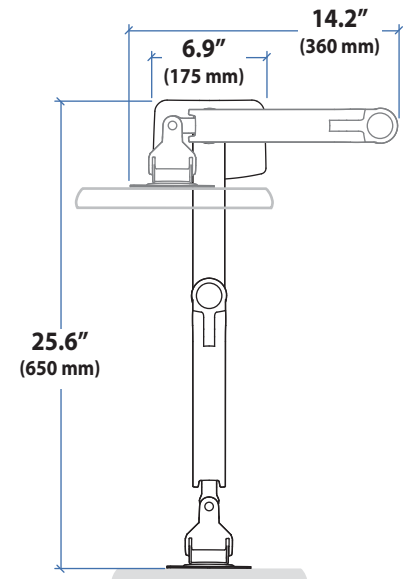

LX Dual Stacking Arm, Tall Pole

Dimensions

© 2017 Ergotron, Inc. rev. 09/24/2019 DIM-LXdualstacktall Content is subject to change without notification

Americas Sales and Corporate Headquarter	EMEA Sales	APAC Sales	Worldwide OEM Sales
St. Paul, MN USA (800) 888-8458 +1-651-681-7600 www.ergotron.com sales@ergotron.com	Amersfoort, The Netherlands +31 33 45 45 600 www.ergotron.com info.eu@ergotron.com	Tokyo, Japan www.ergotron.com apaccustomerservice@ergotron.com	www.ergotron.com info.oem@ergotron.com

LX Dual Stacking Arm, Tall Pole

Desk Clamp

Grommet Mount

© 2017 Ergotron, Inc. rev. 09/24/2019 DIM-LXdualstacktall Content is subject to change without notification

Americas Sales and Corporate Headquarter	EMEA Sales	APAC Sales	Worldwide OEM Sales
St. Paul, MN USA (800) 888-8458 +1-651-681-7600 www.ergotron.com sales@ergotron.com	Amersfoort, The Netherlands +31 33 45 45 600 www.ergotron.com info.eu@ergotron.com	Tokyo, Japan www.ergotron.com apaccustomerservice@ergotron.com	www.ergotron.com info.oem@ergotron.com

Weight Capacity

Monitor depth greater than 2.5" (64 mm) may diminish capacity. Call Ergotron for more information.

Dimensional Illustrations

LX Dual Stacking Arm, Tall Pole

Range of Motion

Can have up to 4 arms on a pole.
See updated maximum weight capacities:

Maximum monitor width will decrease depending on arm configuration.

Maximum monitor width will decrease depending on arm configuration.

© 2017 Ergotron, Inc. rev. 09/24/2019 DIM-LXdualstacktall Content is subject to change without notification