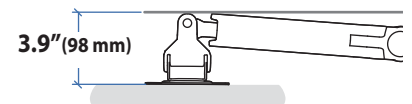

LX Dual Stacking Arm, Tall Pole

Dimensions

© 2017 Ergotron, Inc. rev. 09/24/2019 DIM-LXdualstacktall Content is subject to change without notification

Americas Sales and Corporate Headquarter	EMEA Sales	APAC Sales	Worldwide OEM Sales
St. Paul, MN USA (800) 888-8458 +1-651-681-7600 www.ergotron.com sales@ergotron.com	Amersfoort, The Netherlands +31 33 45 45 600 www.ergotron.com info.eu@ergotron.com	Tokyo, Japan www.ergotron.com apaccustomerservice@ergotron.com	www.ergotron.com info.oem@ergotron.com

LX Dual Stacking Arm, Tall Pole

Desk Clamp

Grommet Mount

© 2017 Ergotron, Inc. rev. 09/24/2019 DIM-LXdualstacktall Content is subject to change without notification

Americas Sales and Corporate Headquarter	EMEA Sales	APAC Sales	Worldwide OEM Sales
St. Paul, MN USA (800) 888-8458 +1-651-681-7600 www.ergotron.com sales@ergotron.com	Amersfoort, The Netherlands +31 33 45 45 600 www.ergotron.com info.eu@ergotron.com	Tokyo, Japan www.ergotron.com apaccustomerservice@ergotron.com	www.ergotron.com info.oem@ergotron.com

Weight Capacity

Monitor depth greater than 2.5" (64 mm) may diminish capacity. Call Ergotron for more information.

Dimensional Illustrations

LX Dual Stacking Arm, Tall Pole

Range of Motion

Can have up to 4 arms on a pole.
See updated maximum weight capacities: