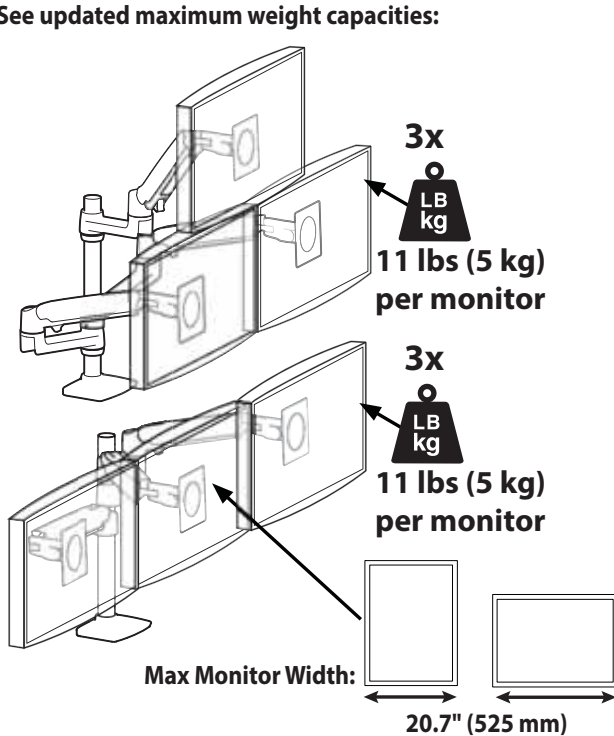

Weight Capacity

Monitor depth greater than 2.5" (64 mm) may diminish capacity. Call Ergotron for more information.

Dimensional Illustrations

LX Dual Stacking Arm, Tall Pole

Range of Motion

Can have up to 4 arms on a pole.
See updated maximum weight capacities:

Maximum monitor width will decrease depending on arm configuration.

Maximum monitor width will decrease depending on arm configuration.

© 2017 Ergotron, Inc. rev. 09/24/2019 DIM-LXdualstacktall Content is subject to change without notification