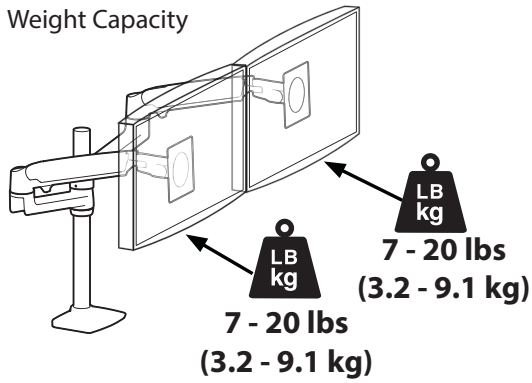

LX Dual Stacking Arm, Tall Pole

Dimensions

© 2017 Ergotron, Inc. rev. 09/24/2019 DIM-LXdualstacktall Content is subject to change without notification

Americas Sales and Corporate Headquarter	EMEA Sales	APAC Sales	Worldwide OEM Sales
St. Paul, MN USA (800) 888-8458 +1-651-681-7600 www.ergotron.com sales@ergotron.com	Amersfoort, The Netherlands +31 33 45 45 600 www.ergotron.com info.eu@ergotron.com	Tokyo, Japan www.ergotron.com apaccustomerservice@ergotron.com	www.ergotron.com info.oem@ergotron.com

LX Dual Stacking Arm, Tall Pole

Desk Clamp

Grommet Mount

© 2017 Ergotron, Inc. rev. 09/24/2019 DIM-LXdualstacktall Content is subject to change without notification

Americas Sales and Corporate Headquarter	EMEA Sales	APAC Sales	Worldwide OEM Sales
St. Paul, MN USA (800) 888-8458 +1-651-681-7600 www.ergotron.com sales@ergotron.com	Amersfoort, The Netherlands +31 33 45 45 600 www.ergotron.com info.eu@ergotron.com	Tokyo, Japan www.ergotron.com apaccustomerservice@ergotron.com	www.ergotron.com info.oem@ergotron.com

Weight Capacity

Monitor depth greater than 2.5" (64 mm) may diminish capacity. Call Ergotron for more information.

Dimensional Illustrations

LX Dual Stacking Arm, Tall Pole

Range of Motion

Can have up to 4 arms on a pole.
See updated maximum weight capacities:

Maximum monitor width will decrease depending on arm configuration.

Maximum monitor width will decrease depending on arm configuration.

© 2017 Ergotron, Inc. rev. 09/24/2019 DIM-LXdualstacktall Content is subject to change without notification