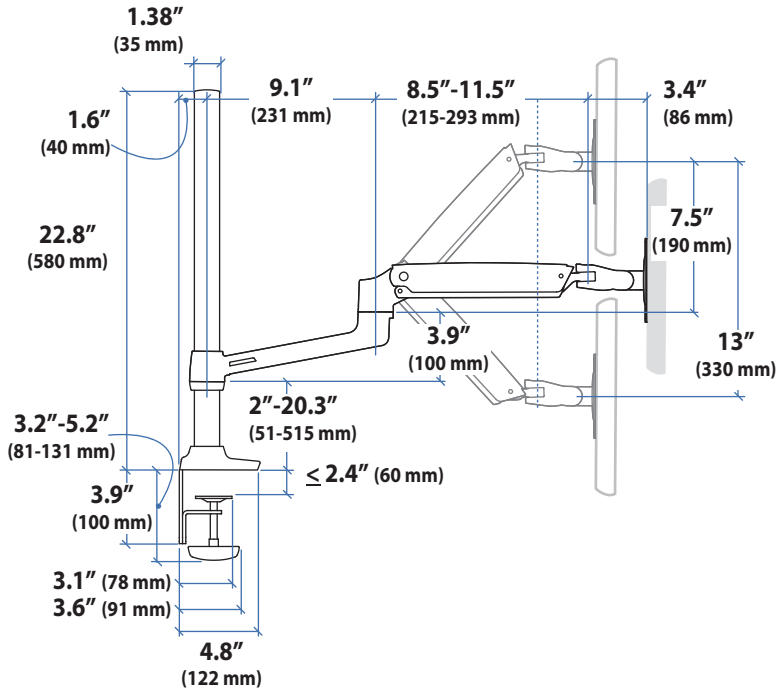

LX Dual Stacking Arm, Tall Pole

Dimensions

© 2017 Ergotron, Inc. rev. 09/24/2019 DIM-LXdualstacktall Content is subject to change without notification

Americas Sales and Corporate Headquarter	EMEA Sales	APAC Sales	Worldwide OEM Sales
St. Paul, MN USA (800) 888-8458 +1-651-681-7600 www.ergotron.com sales@ergotron.com	Amersfoort, The Netherlands +31 33 45 45 600 www.ergotron.com info.eu@ergotron.com	Tokyo, Japan www.ergotron.com apaccustomerservice@ergotron.com	www.ergotron.com info.oem@ergotron.com

LX Dual Stacking Arm, Tall Pole

Desk Clamp

Grommet Mount

© 2017 Ergotron, Inc. rev. 09/24/2019 DIM-LXdualstacktall Content is subject to change without notification

Americas Sales and Corporate Headquarter	EMEA Sales	APAC Sales	Worldwide OEM Sales
St. Paul, MN USA (800) 888-8458 +1-651-681-7600 www.ergotron.com sales@ergotron.com	Amersfoort, The Netherlands +31 33 45 45 600 www.ergotron.com info.eu@ergotron.com	Tokyo, Japan www.ergotron.com apaccustomerservice@ergotron.com	www.ergotron.com info.oem@ergotron.com

Weight Capacity

Monitor depth greater than 2.5" (64 mm) may diminish capacity. Call Ergotron for more information.

Dimensional Illustrations

LX Dual Stacking Arm, Tall Pole

Range of Motion

Can have up to 4 arms on a pole.
See updated maximum weight capacities:

Maximum monitor width will decrease depending on arm configuration.

Maximum monitor width will decrease depending on arm configuration.

© 2017 Ergotron, Inc. rev. 09/24/2019 DIM-LXdualstacktall Content is subject to change without notification