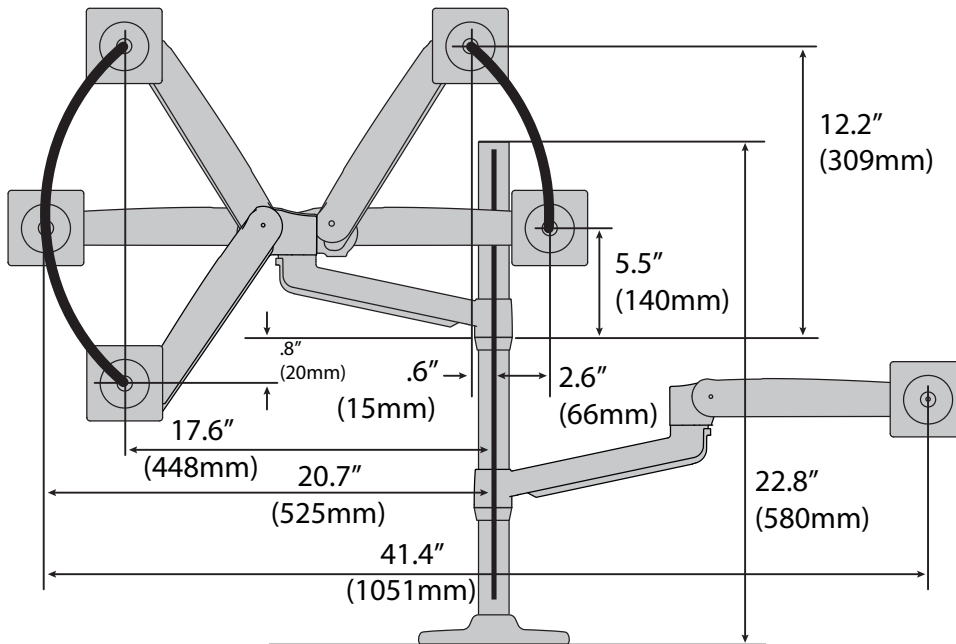

LX Dual Stacking Arm, Tall Pole

Dimensions

© 2017 Ergotron, Inc. rev. 09/24/2019 DIM-LXdualstacktall Content is subject to change without notification

Americas Sales and Corporate Headquarter	EMEA Sales	APAC Sales	Worldwide OEM Sales
St. Paul, MN USA (800) 888-8458 +1-651-681-7600 www.ergotron.com sales@ergotron.com	Amersfoort, The Netherlands +31 33 45 45 600 www.ergotron.com info.eu@ergotron.com	Tokyo, Japan www.ergotron.com apaccustomerservice@ergotron.com	www.ergotron.com info.oem@ergotron.com

LX Dual Stacking Arm, Tall Pole

Desk Clamp

Grommet Mount

© 2017 Ergotron, Inc. rev. 09/24/2019 DIM-LXdualstacktall Content is subject to change without notification

Americas Sales and Corporate Headquarter	EMEA Sales	APAC Sales	Worldwide OEM Sales
St. Paul, MN USA (800) 888-8458 +1-651-681-7600 www.ergotron.com sales@ergotron.com	Amersfoort, The Netherlands +31 33 45 45 600 www.ergotron.com info.eu@ergotron.com	Tokyo, Japan www.ergotron.com apaccustomerservice@ergotron.com	www.ergotron.com info.oem@ergotron.com

Weight Capacity

Monitor depth greater than 2.5" (64 mm) may diminish capacity. Call Ergotron for more information.

Dimensional Illustrations

LX Dual Stacking Arm, Tall Pole

Range of Motion

Can have up to 4 arms on a pole.
See updated maximum weight capacities:

Maximum monitor width will decrease depending on arm configuration.

Maximum monitor width will decrease depending on arm configuration.

© 2017 Ergotron, Inc. rev. 09/24/2019 DIM-LXdualstacktall Content is subject to change without notification