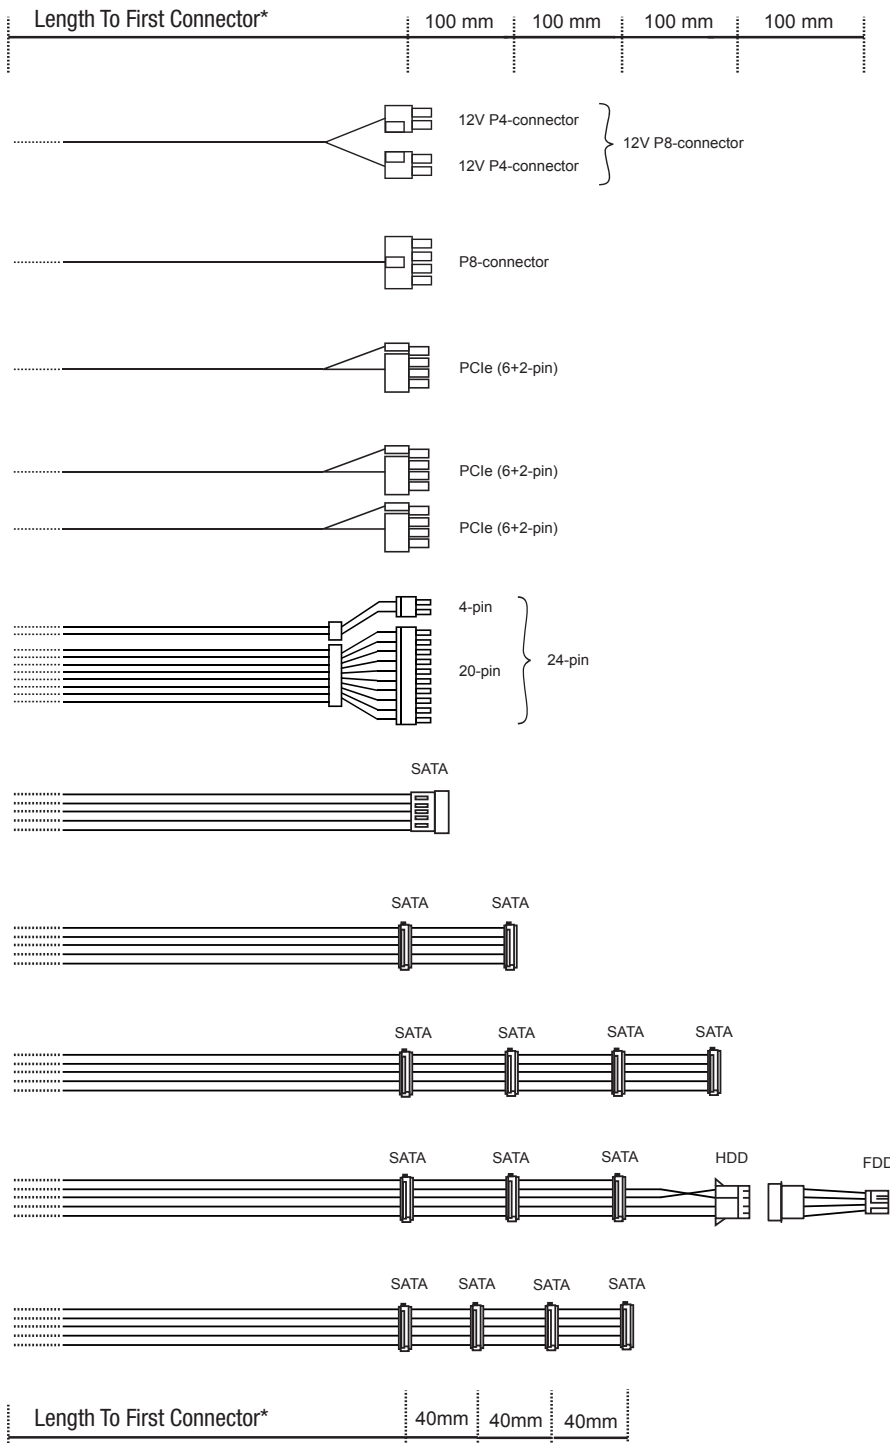

Give your PC the perfect finishing touch with individually sleeved Power Cables for modular be quiet! power supplies. With their high-quality connectors and sleeves in opaque black, they meet even the highest demands.

Available as S-ATA, Multi, PCIe, CPU and 20+4-pin ATX power cables with different lengths they offer maximum comfort and flexibility. Even the most extensive and complex systems profit from a well-ordered interior and resistance-free airflow these cables provide.

Technical Data »	
Individually sleeved cables	✓
Color of sleeving	black
Color of connectors	black
Compatible to PSU series up from	All current models, Dark Power Pro 10, Straight Power 10, Pure Power 9 and newer / Power Zone and SFX L Power all models

POWER CABLE

Model Specifications »

Art. No.	Total Length	*Length To First Connector
CC-4420	450mm	450mm
CC-7710	700mm	700mm
CP-6610	600mm	600mm
CP-6620	600mm	600mm
CB-6620	610mm	600mm
CS-3310 CS-6610	300mm 600mm	300mm 600mm
CS-3420 CS-6720	400mm 700mm	300mm 600mm
CS-3640 CS-6940	600mm 900mm	300mm 600mm
CM-30750 CM-61050	700mm 1000mm	300mm 600mm
CS-3440 CS-6740	420mm 720mm	300mm 600mm