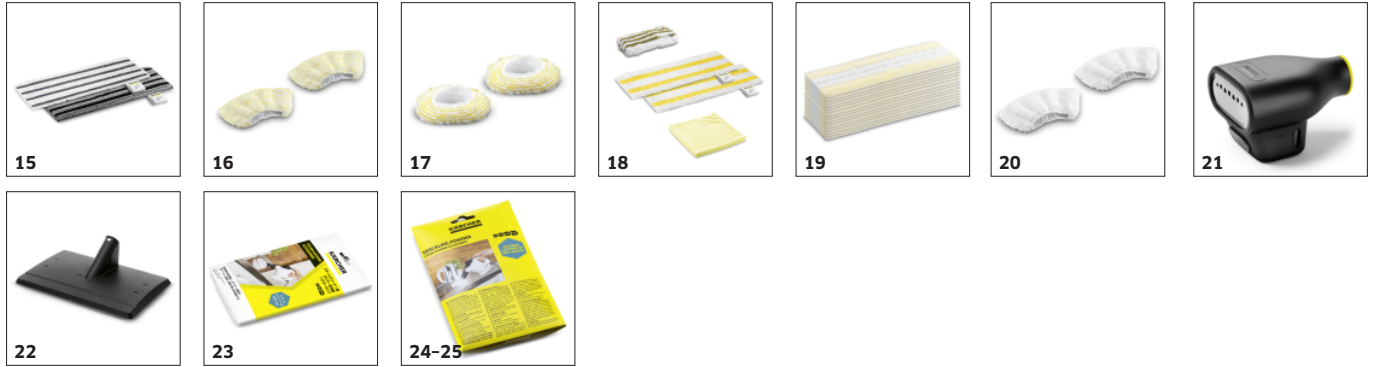

ACCESSORIES FOR SC 4 EASYFIX 1.512-630.0

		Order no.	Description	
STEAM CLEANER / STEAM VACUUM CLEANER / IRONING STATION				
Cloth kit				
Power floor cloth set EasyFix	15	2.863-342.0	Two floor cleaning cloths for thorough and hygienic cleaning of hard floors with medium to stubborn dirt.	☐
Hand nozzle cover set	16	2.863-344.0	Set containing two covers for the hand nozzle. The covers are made from premium microfibre - to loosen and pick up even more dirt.	☐
Large round brush cover set	17	2.863-345.0	Two premium microfibre covers for the large round brush for better dirt removal and for dazzling results using the large round brush.	☐
Starter cloth set	18	2.863-346.0	The high-quality Starter cloth kit for steam cleaning contains two universal floor cleaning cloths, an abrasive cover for the hand nozzle and a polishing cloth.	☐
EasyFix disposable cloth set	19	2.863-299.0	Set of 15 disposable cloths for the EasyFix floor nozzle for fast and hygienic cleaning of hard surfaces. The yellow hook-and-loop strips enable the cloth to be attached easily.	☐
Microfibre cover set for the hand nozzle	20	2.863-270.0	The set with two covers for the hand nozzle. The covers are made of high-quality microfibre - for the best results when loosening and picking up dirt.	☐
Miscellaneous				
Steam straightener	21	2.863-332.0	The steam straightener is a steamer attachment, suitable for all Kärcher steam cleaners. Smooths out creases in garments using steam for effective results. Also ideal for freshening up other textiles.	☐
Wallpaper stripper	22	2.863-062.0	Wallpaper stripper ideal for removing wallpaper and glue residues using the power of steam.	☐
DESCALER				
NOCH NICHT GEPFLEGT ^^^^ - >	23	6.295-982.0	Effectively descales steam cleaners and other hot-water devices, such as kettles and coffee machines - for long lifetimes and low energy use.	☐
Descaling Powder RM 511 (6 × 17 g)	24	6.295-987.0		☐
RM 511 6x17g Descaling powder EU	25	6.296-193.0		☐

☐ Available accessories. ☐ Detergents.