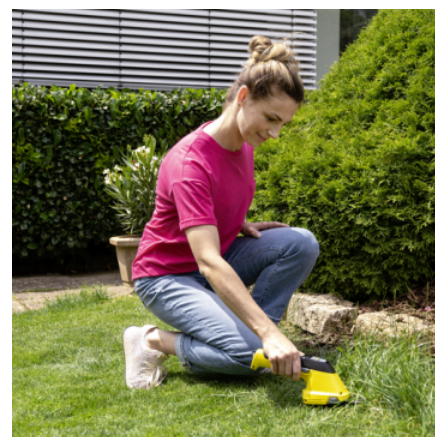

GSH 4-4 PLUS

Small but mighty: The battery-powered 2-in-1 grass & shrub shears is perfect for cutting and shaping lawn edges and shrubs.

Order no. 1.445-320.0

- 2-in-1 function: Switching between grass and shrub blades is effortless
- Battery-powered, battery and battery charger not included in the scope of supply
- Compatible with all 4 V Battery Power devices

Equipment

Variant	Battery and charger not included
Shrub blade	■
Grass blade	■
Hanging storage loop	■
Blade guard	■

■ Included in the scope of supply.

* Running metres, blade length ** Application with grass blade

Blade replacement without tools

- Switching between grass and shrub blades is effortless thanks to quick-change system.

Laser-cut diamond-ground blade

- Produces precision results.

Ergonomic handle design