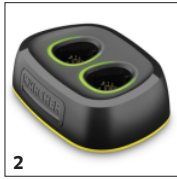

- For a comfortable grip even during longer jobs.

ACCESSORIES FOR GSH 4-4 PLUS 1.445-320.0

		Order no.	Description	
BATTERIES				
Battery Power 4/25	1	2.443-002.0	The 2.5 Ah Kärcher Battery Power exchangeable battery is suitable for use in all 4 V Kärcher Battery Power devices.	<input type="checkbox"/>
BATTERY CHARGERS				
Fast Charger Duo Battery Power 4 V	2	2.443-060.0	The Fast Charger Duo charges up to 2 Kärcher Battery Power exchangeable batteries up to 80% with 2.5 Ah respectively in just 50 minutes and is suitable for all 4 V Kärcher Battery Power exchangeable batteries.	<input type="checkbox"/>
GRASS AND SHRUB SHEAR				
Telescopic handle	3	2.445-245.0	Comfortable and practical: The telescopic handle can be installed on the battery-powered grass shears with just a few hand movements - for simple handling and effortless cutting of lawn edges.	<input type="checkbox"/>