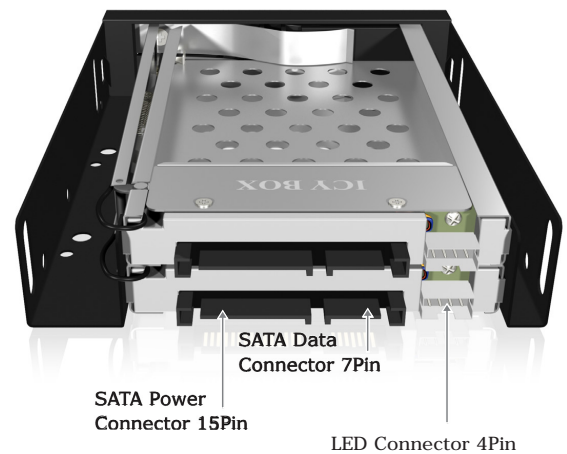

IB-2227StS Mobile Rack for 2x 2.5" SATA HDD or SSD

Key features

- Aluminium front door with key lock
- Stable metal frame
- Fast HDD installation and exchange without tray
- 2x 2.5" SATA HDD / SSD (9.5 mm height) in a 3.5" bay
- Supports SATA III 6 Gbit/s
- Supports Hot Swap

Double-decker

This is the way for two 2.5" SATA HDDs or SSDs to fit into a 3.5" bay. Each has its own front-flap and an LED for power and access indication. Easy Swap allows for quick mounting and demounting without any tool.

Technical data

Model	IB-2227StS	Hot Swap	Yes
Article No.	20918	Plug & Play	No
EAN code	4250078189633	Host connection	2x SATA Power Connector 15Pin
Brand	ICY BOX		2x SATA Data Connector 7Pin
Article text	2x 2.5" SATA HDD or SSD in 1x 3.5" bay	Transfer rate	Up to 6 Gbit/s
Colour	Black	Operating system	OS independent
Material	Stainless Steel / Plastic / Aluminum	LED	Power/HDD Access
HDD size	2.5"	Lock	Yes
HDD height	Up to 9.5 mm	Power switch	No
HDD interface	2x SATA I/II/III	Fan	No
HDD capacity	No limit	Power connector	2x 15Pin SATA power connector
Required space	1x 3.5"		

Front view

Rear view

Packing content: 1x IB-2227StS, 2x SATA cable, 2x power and LED cable, 4x screw, 1x HDD protection film, 2x key, 1x manual

Logistical data

Packing unit:	32 pcs./carton	Dimension / carton:	475x372x269 mm
Total weight:	15.60 kg/carton	Dimension (incl. packing):	175x52x126 mm
Gross weight (inc. packing):	0.490 kg	Dimension from article:	102x25x133 mm
Net weight:	0.257 kg	Country of origin:	China