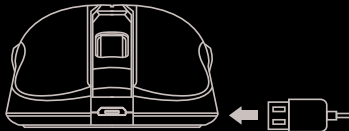

FEATURES

- precise optical sensor with 3600 DPI resolution
- 4 levels DPI switch (800-1600-2400-3600 DPI)
- Nano receiver with up to 10m working range

SPECIFICATION

• Sensor type	Optical
• Resolution	800 – 1600 – 2400 - 3600 DPI
• Communication	Wireless 2,4Ghz
• Number of keys	7
• Dimensions	126 x 66 x 37 mm
• Weight	105 g

REQUIREMENTS

- PC or compatible device with a USB port
- Windows® XP/Vista/7/8/10, Linux, Android

WARRANTY

- 2 years limited manufacturer warranty

SAFETY INFORMATION

- Use as directed.
- Non-authorized repairs or taking the device to pieces make the warranty void and may cause the product damage.
- Avoid to hit or friction with a hard object, otherwise it will lead to grind surface or other hardware damage.
- Do not use the product in low and high temperatures, in strong magnetic fields and in the damp or dusty atmosphere.
- Do not drop, knock, or shake the device. Rough handling can break it.
- Slots and openings in the case are provided for ventilation and should not be obscure. Blocking the vents can cause overheating of the device.

INSTALLATION

- Turn ON the computer
- Connect the receiver to free USB port on PC
- Make sure the Power ON-OFF switch on the bottom of the mouse is ON
- The mouse will be detected and automatically installed by operating system
- The mouse should be ready for use

CHARGING OF BATTERY

Note: Please keep the battery fully charged if you plan to storage the mouse for longer time without use. Battery must be charged every 3 months if mouse is not in use. Storage of device with low battery level can cause damage of battery.

GENERAL

- The safe product, conforming to the EU requirements.
- The product is made in accordance with RoHS European standard.
- The WEEE symbol (the crossed-out wheeled bin) using indicates that this product in not home waste. Appropriate waste management aids in avoiding consequences which are harmful for people and environment and result from dangerous materials used in the device, as well as improper storage and processing. Segregated household waste collection aids recycle materials and components of which the device was made. In order to get detailed information about recycling this product please contact your retailer or a local authority.

EN

PL

CZ

SK

DE

RO

RU

SR