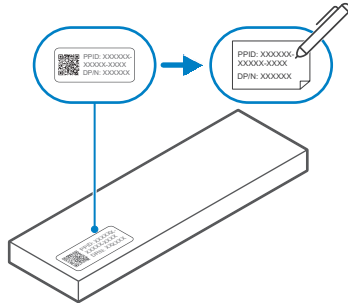

## Quick Start Guide

0JN7M4A00

+ x 2

[Dell.com/support/dpem](https://Dell.com/support/dpem)

[Dell.com/support/pn5122w](https://Dell.com/support/pn5122w)

**Regulatory Model: AS2202w**

**[Dell.com/support](https://Dell.com/support)**