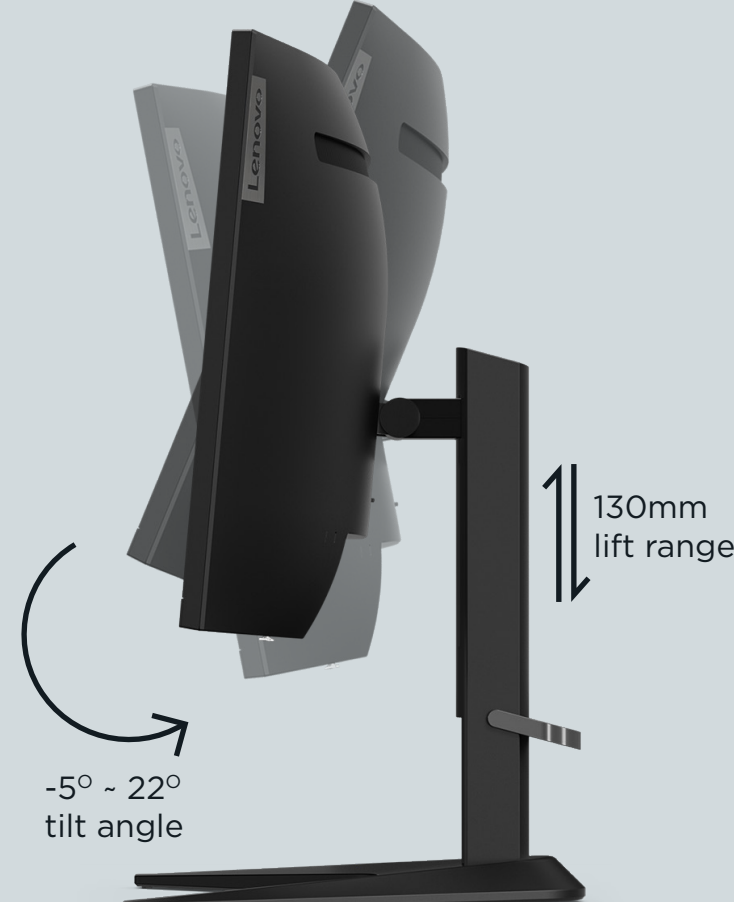

- **Eye Protection**
  Low Blue Light/
  Flicker-free
- **Monitor Stand**
  Tilt and Lift
  Adjustable Stand
- **Ports**
  HDMI 2.0, DP1.4,
  and audio out

LENOVO G34w-10 MONITOR

Specifications

DISPLAY

- **Panel Size**
  34-inch
- **Screen Dimensions**
  797.22 mm x 333.72 mm
- **Panel Type**
  3-side NearEdgeless
  VA
- **Curvature**
  1500R
- **Backlight**
  WLED
- **Aspect Ratio**
  21:9
- **Resolution**
  3440 x 1440
- **Pixel pitch**
  0.232 x 0.232 mm
- **Dot/Pixel Per Inch (DPI/PPI)**
  109
- **Viewing Angle (H x V @ CR 10:1)**
  178° / 178°
- **Response Time**
  1ms with MPRT
- **Refresh Rate**
  144 Hz
- **Brightness (typical)**
  350 cd/m²
- **Contrast Ratio (typical)**
  3000:1
- **Dynamic Contrast Ratio**
  3M:1
- **Color Gamut**
  72% NTSC
- **Color Support (typical)**
  16.7 Million
- **Anti-glare**
  Yes

CONNECTIVITY

- **Video Signal**
  1 x HDMI 2.0
  1 x DP 1.4
- **Audio Signal**
  1 x Audio Out (3.5 mm)
- **SPECIAL FEATURES**
- **Sync Technology**
  AMD Radeon FreeSync™*
- **POWER**
- **Power Consumption (typ./max)**
  43W / 50W
- **Power Consumption Sleep/Off Mode**
  < 0.5W
- **Power Consumption Switch-off Mode**
  < 0.3W
- **MECHANICAL**
- **Tilt Angle (front/back)**
  -5° / 22°
- **Lift (max range)**
  130 mm
- **VESA Mount Capability**
  Yes (100 x 100 mm)
- **Kensington Lock Slot**
  Yes
- **Cable Management**
  Yes
- **Bezel Color**
  Black
- **Bezel Width (side)**
  1.9 mm
- **Bezel Width (top/bottom)**
  1.9 / 17.8 mm

DIMENSION

- **Size Packed (D x H x W, mm/inch)**
  281 x 489 x 94.3 mm /
  11.06 x 19.25 x 3.712 inches
- **Size Unpacked w/ Stand (D x H x W, mm/inch) (lowest position)**
  259.96 x 411.84 x 808.6 mm /
  10.23 x 16.21 x 31.81 inches
- **Size Unpacked w/ Stand (D x H x W, mm/inch) (highest position)**
  259.96 x 541.84 x 808.6 mm /
  10.23 x 21.33 x 31.81 inches
- **Weight Packed (kg/lbs.)**
  11.3 kg / 24.91 lbs.
- **Weight Unpacked (kg/lbs.)**
  8.1 kg / 17.85 lbs.

WHAT'S IN THE BOX

- Monitor with stand
- 1 x Power cable (1.8 m)
- 1 x DP cable (1.8 m)
- Quick setup guide

CERTIFICATION

- TÜV Rheinland Low Blue Light / TÜV Rheinland Flicker Free Yes

*AMD Radeon FreeSync™ can only work with AMD Radeon™ graphics card
**Moving Picture Response Time (MPRT) improves the response time and reduces motion blur in the monitor. Enabling MPRT will disable AMD FreeSync™, and you may notice a negligible flicker