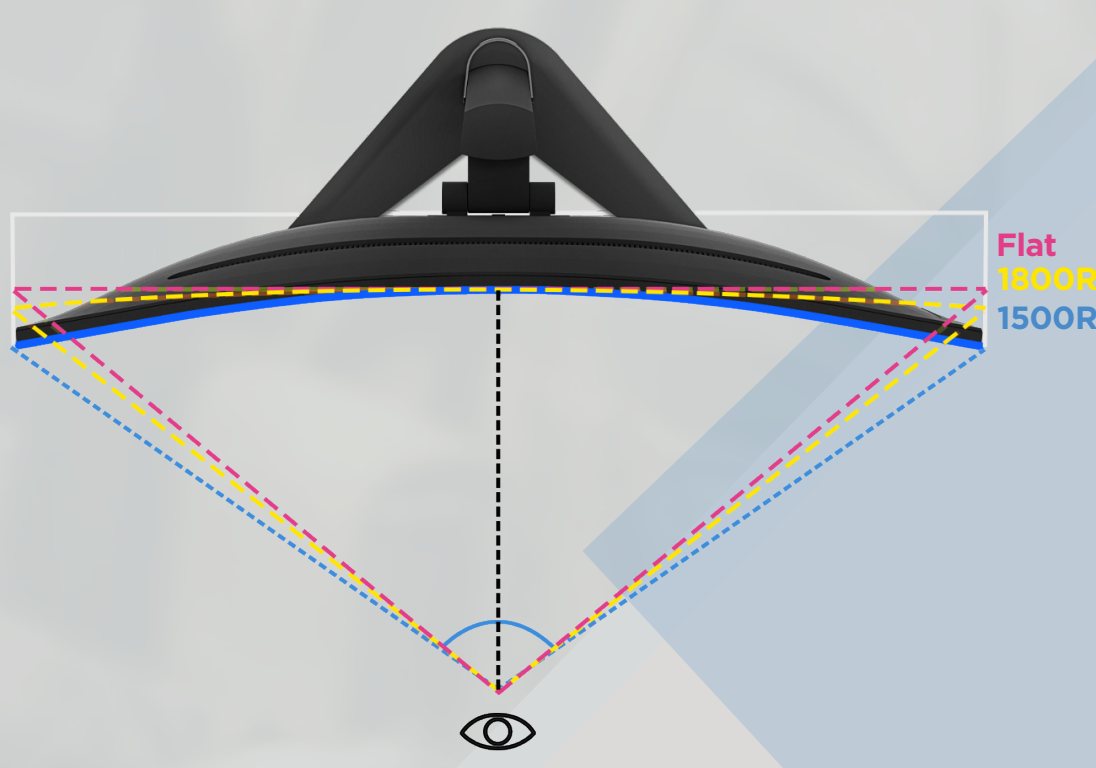

# Lenovo G34w Monitor

## GAMES THE WAY THEY ARE MEANT TO BE PLAYED

With the Lenovo G34w-10, gaming is a lot more thrilling. The WQHD, curved panel is designed to bring you an immersive gaming experience and draw you right into whatever world the game is in. To bring you smooth gameplay that's free of any input lag and screen-tearing, this monitor has a 144 Hz refresh rate coupled with built-in AMD Radeon FreeSync™\*. When engulfed in your game, its Low Blue Light technology protects your eyes from strain. The monitor, a high-performance gaming device, is aesthetically built and aims to bring you an incomparable gaming experience.

### ABSOLUTE IMMERSION

Exciting games need a powerful monitor that can keep up. The arching display of the G34w has an ultra-wide 21:9 aspect ratio with a total resolution of 3440 x 1440 pixels that envelops your entire peripheral offering more viewing space when compared to a similarly sized 16:9 monitor. Narrow bezel 3-side NearEdgeless 1500R curved monitor shortens the distance between your eyes and both sides of the screen, letting you absorb it all in—perfect for ebullient gamers.

#### DISPLAY

- Panel Size**  
34-inch
- Screen Dimensions**  
797.22 mm x 333.72 mm
- Panel Type**  
3-side NearEdgeless  
VA
- Curvature**  
1500R
- Backlight**  
WLED
- Aspect Ratio**  
21:9
- Resolution**  
3440 x 1440
- Pixel pitch**  
0.232 x 0.232 mm
- Dot/Pixel Per Inch (DPI/PPI)**  
109
- Viewing Angle (H x V @ CR 10:1)**  
178° / 178°
- Response Time**  
1ms with MPRT
- Refresh Rate**  
144 Hz
- Brightness (typical)**  
350 cd/m<sup>2</sup>
- Contrast Ratio (typical)**  
3000:1
- Dynamic Contrast Ratio**  
3M:1
- Color Gamut**  
72% NTSC
- Color Support (typical)**  
16.7 Million
- Anti-glare**  
Yes