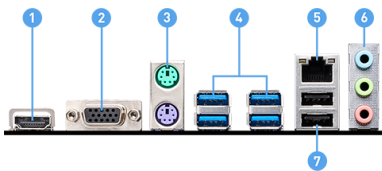

EZ Debug LED

Easiest way to troubleshoot.

Frozr AI Cooling

Detect CPU & GPU temperatures and automatically adjust system fan duty to a proper value.

Memory Boost

Advanced technology to deliver pure data signals for the best performance, stability and compatibility.

Core Boost

With premium layout and fully digital power design to support more cores and provide better performance.

CONNECTIONS

1. HDMI™
2. VGA
3. Keyboard/Mouse
4. USB 3.2 Gen 1 5Gbps (Type-A)
5. LAN port
6. Audio connectors
7. USB 2.0