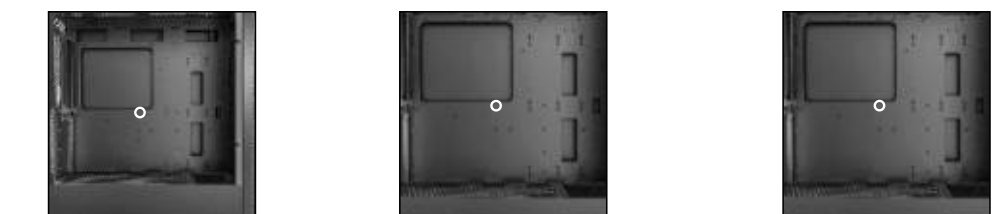

Mainboard installation